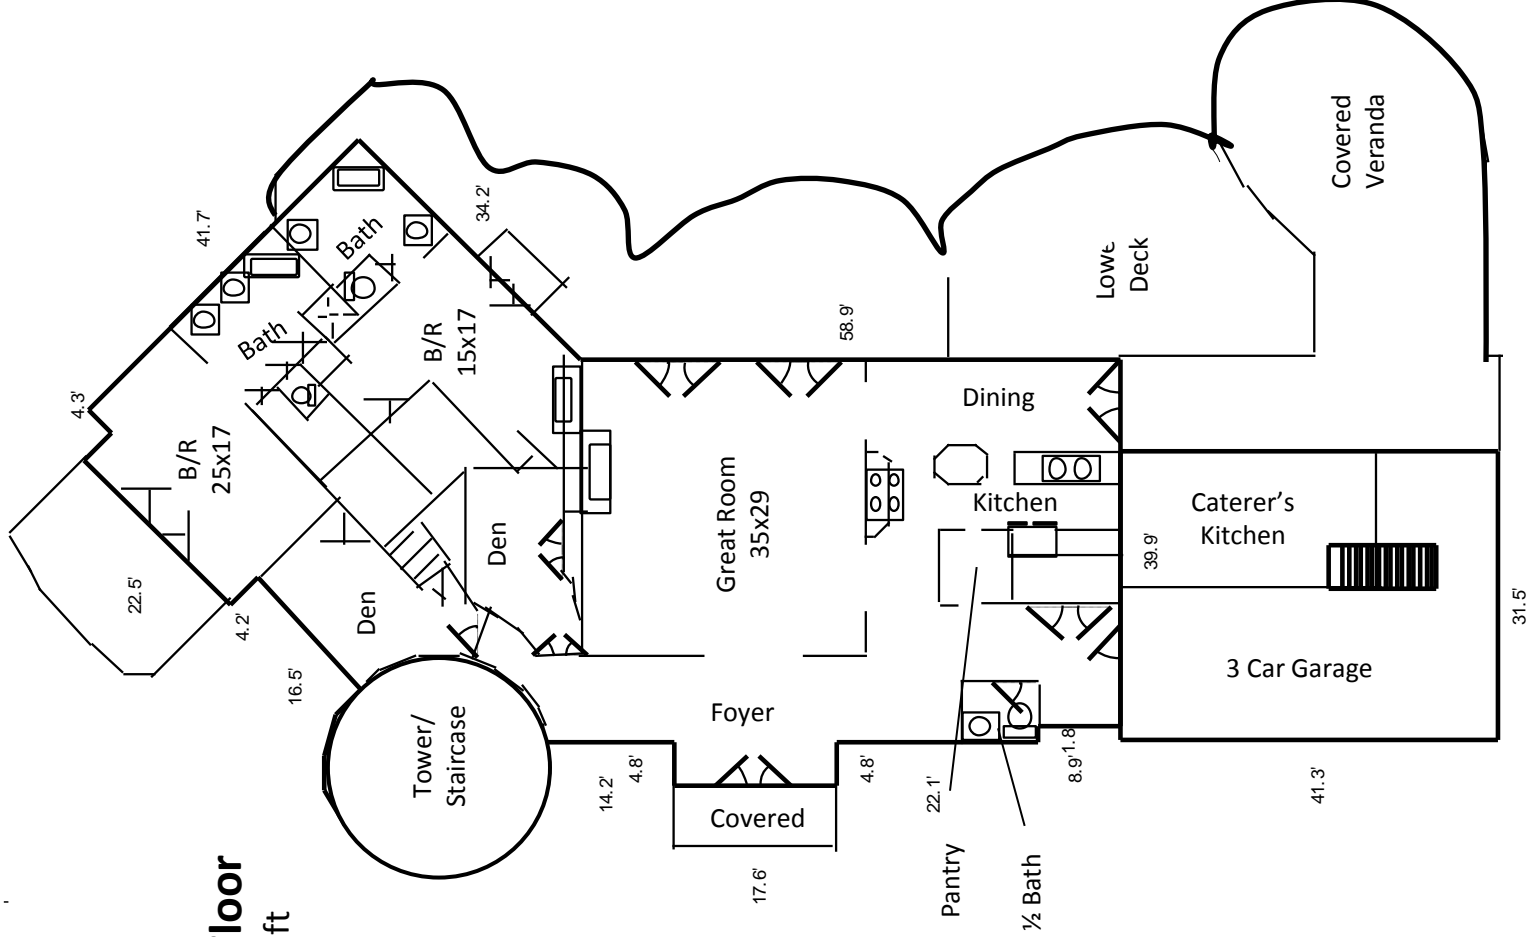

1698 Shook Cove Road

10,043 sq ft of Heated Living Area

First Floor

5068 sqft

1698 Shook Cove Road

10,043 sq ft of Heated Living Area