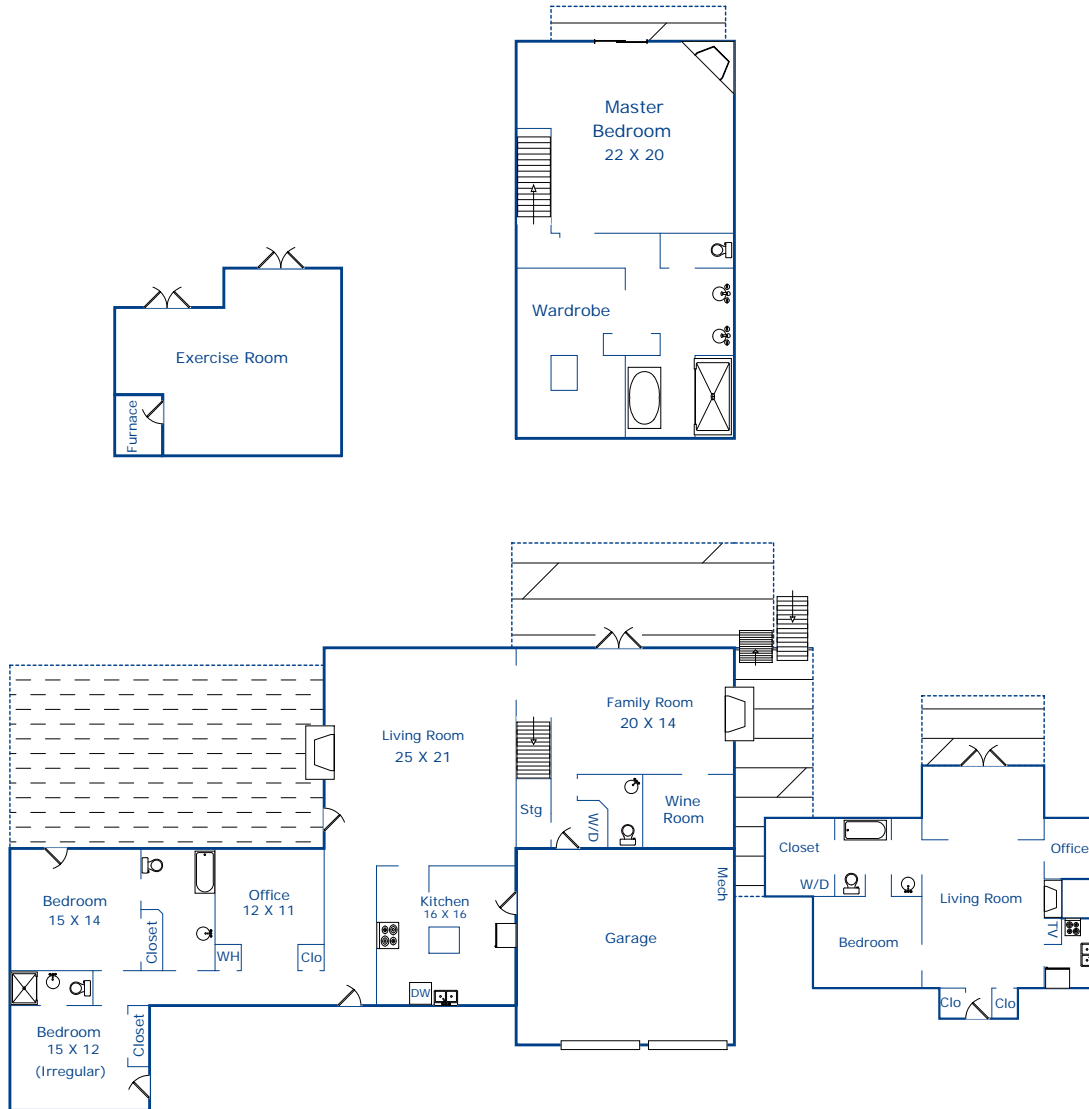

3892 Ronda Road
Pebble Beach, CA 93953

Main Living Area - 2317sf
Upper Level - 1138sf
Total - 3455sf

Guest House - 781sf
Exercise Room - 465sf
Garage - 563sf