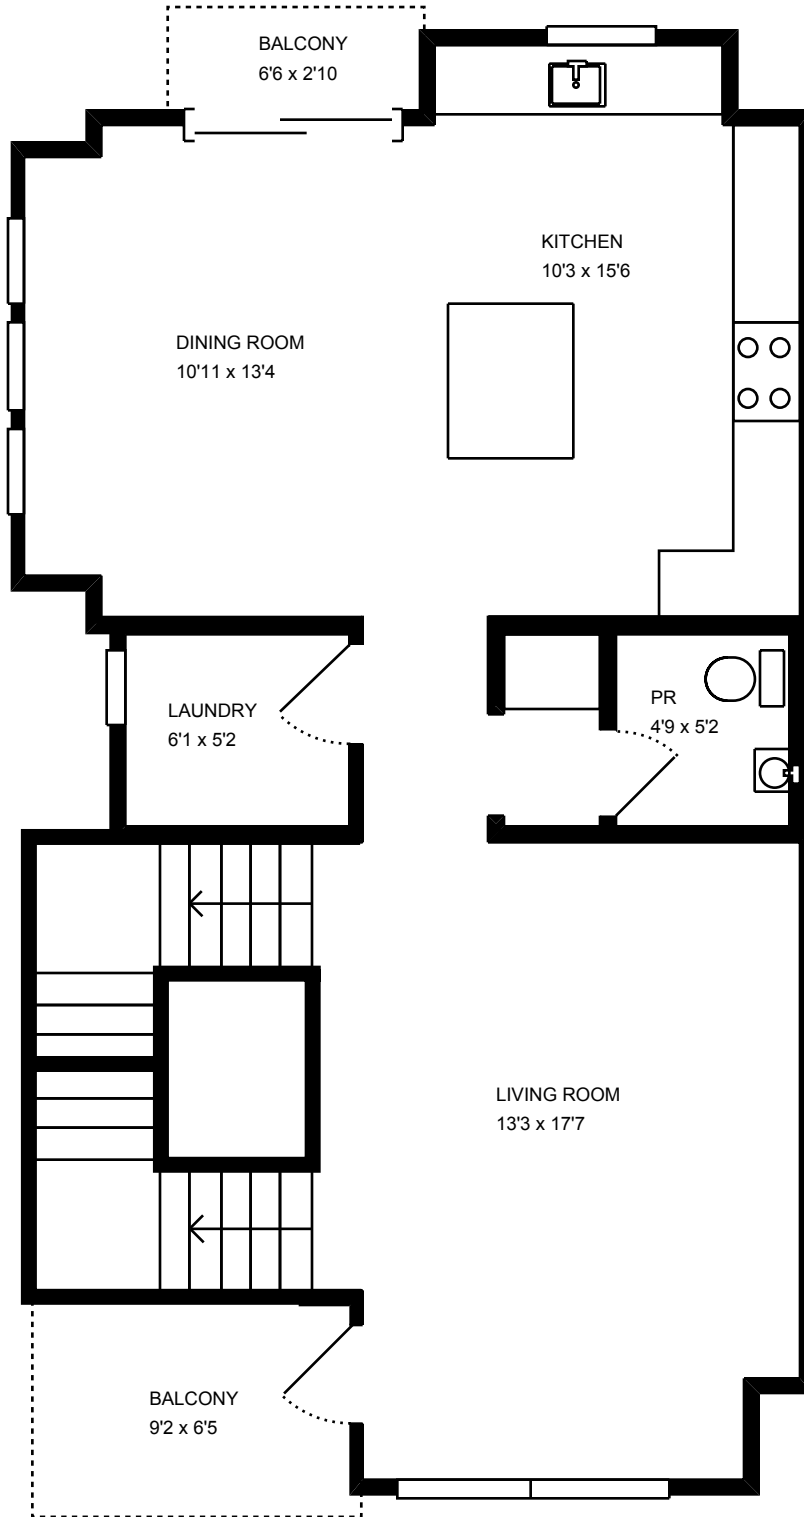

Property Address:
425 Santo Domingo Ter
Sunnyvale, CA 94085

Property Address:
425 Santo Domingo Ter
Sunnyvale, CA 94085

Property Address:
425 Santo Domingo Ter
Sunnyvale, CA 94085