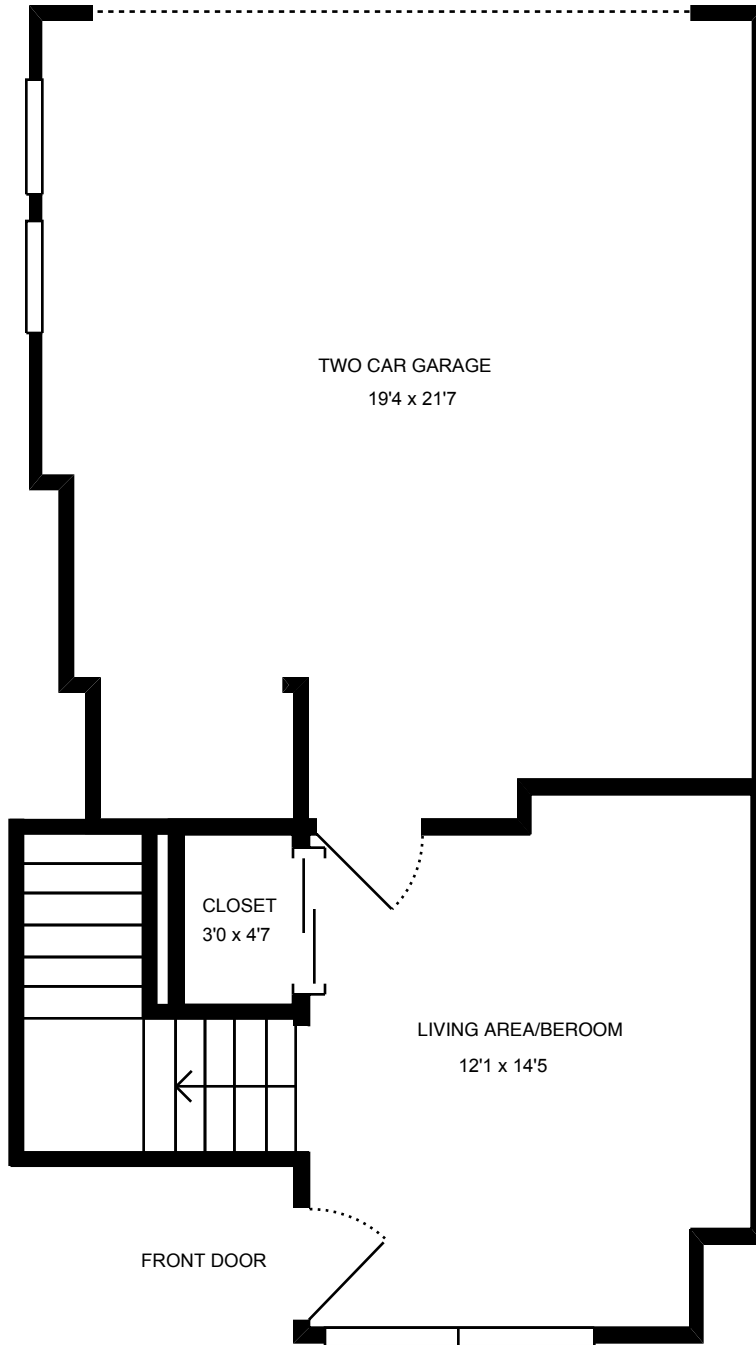

Property Address:
425 Santo Domingo Ter
Sunnyvale, CA 94085

Property Address:
425 Santo Domingo Ter
Sunnyvale, CA 94085

Property Address:
425 Santo Domingo Ter
Sunnyvale, CA 94085