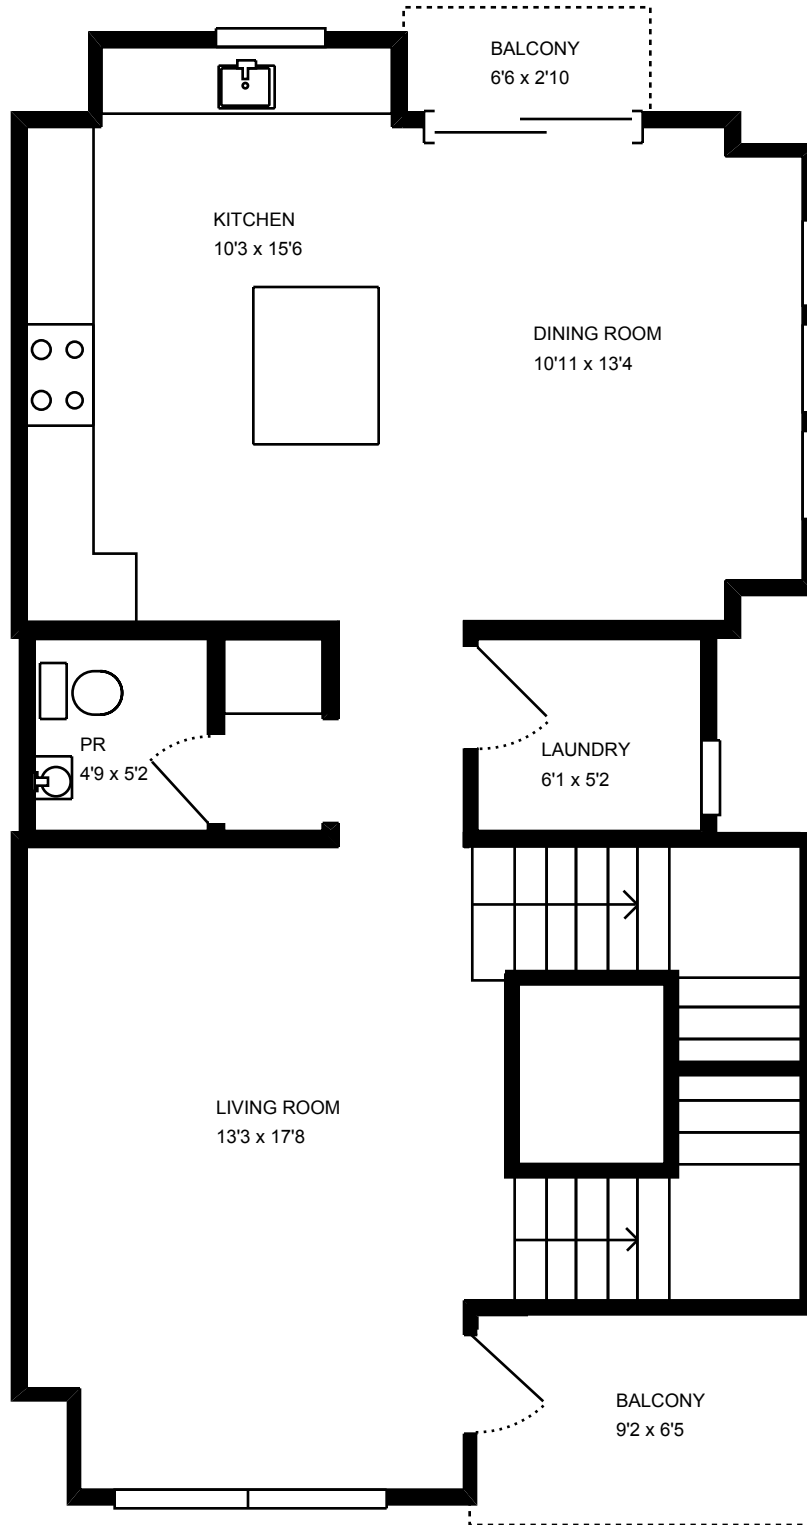

Property Address:
424 Santo Domingo Ter
Sunnyvale, CA 94085

Property Address:
424 Santo Domingo Ter
Sunnyvale, CA 94085

Property Address:
424 Santo Domingo Ter
Sunnyvale, CA 94085