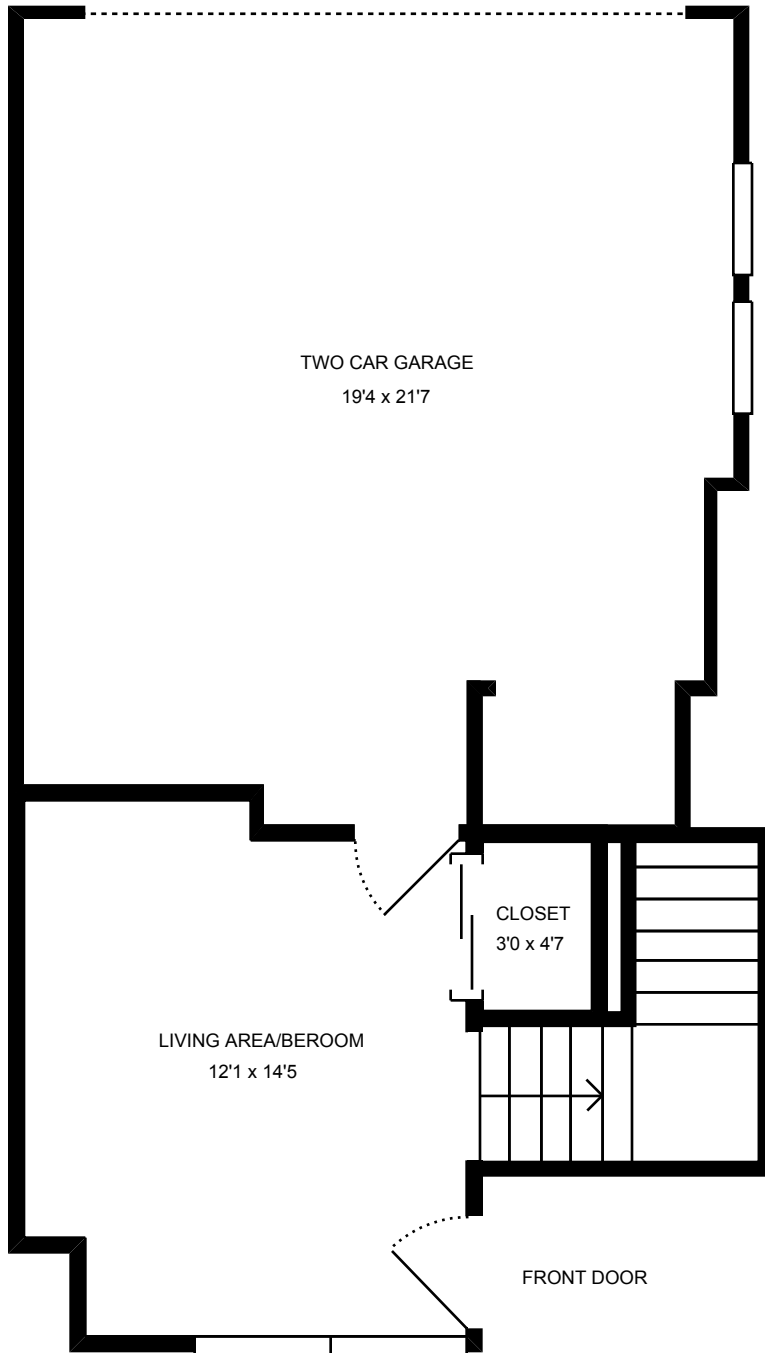

Property Address:
424 Santo Domingo Ter
Sunnyvale, CA 94085

Property Address:
424 Santo Domingo Ter
Sunnyvale, CA 94085

Property Address:
424 Santo Domingo Ter
Sunnyvale, CA 94085