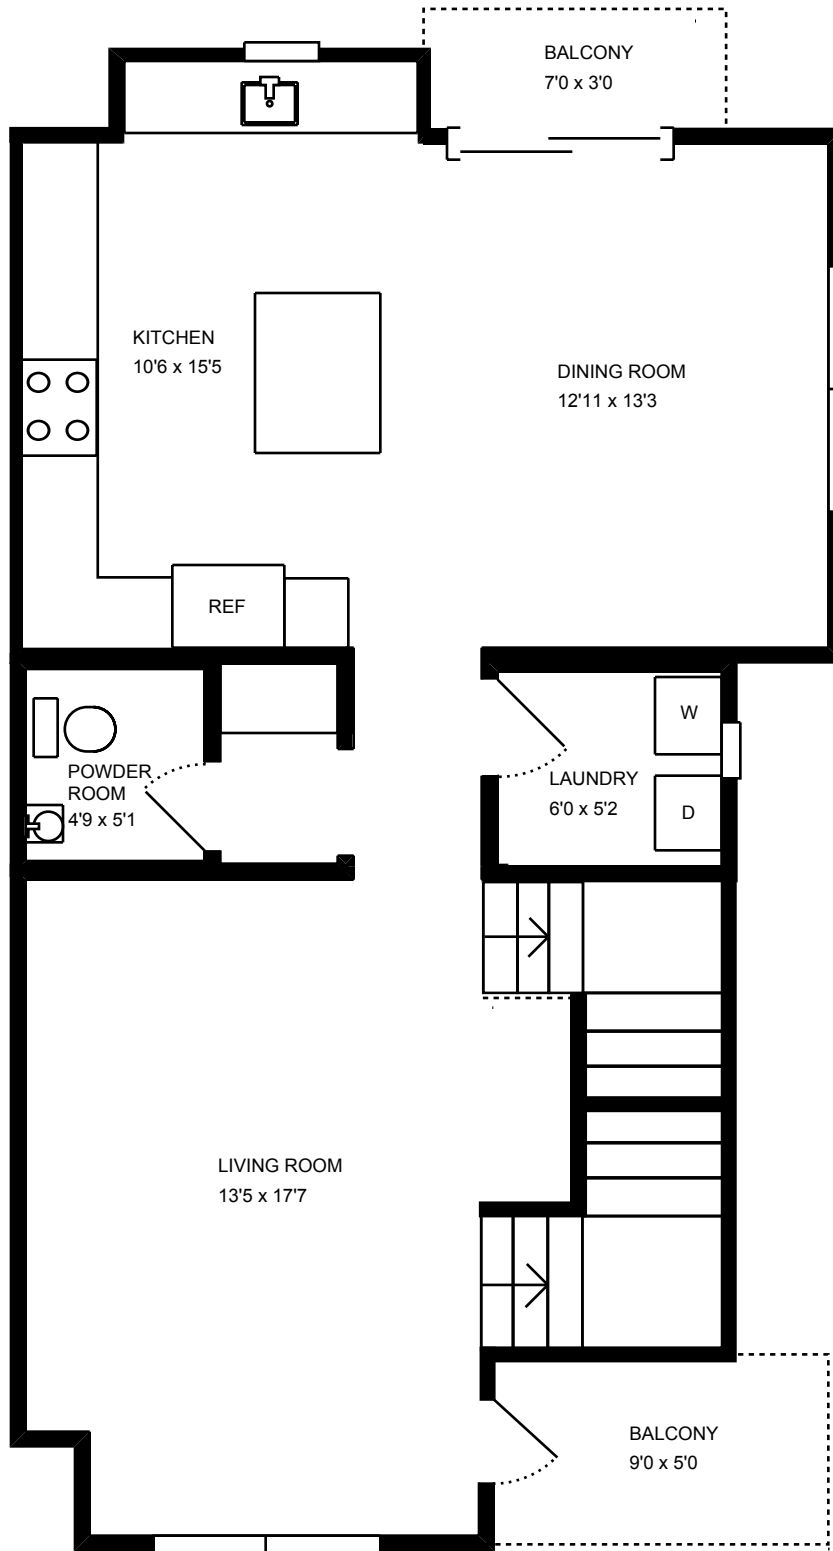

Property Address:
423 Santo Domingo Ter
Sunnyvale, CA 94085

Property Address:
423 Santo Domingo Ter
Sunnyvale, CA 94085

Property Address:
423 Santo Domingo Ter
Sunnyvale, CA 94085