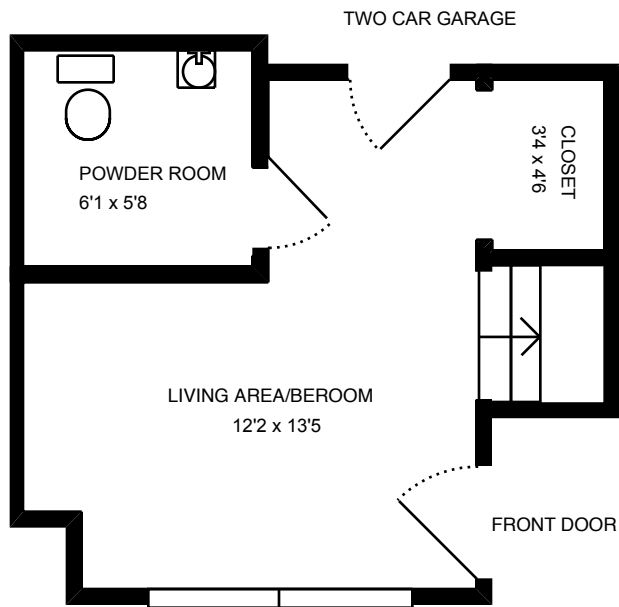

Property Address:
423 Santo Domingo Ter
Sunnyvale, CA 94085

Property Address:
423 Santo Domingo Ter
Sunnyvale, CA 94085

Property Address:
423 Santo Domingo Ter
Sunnyvale, CA 94085