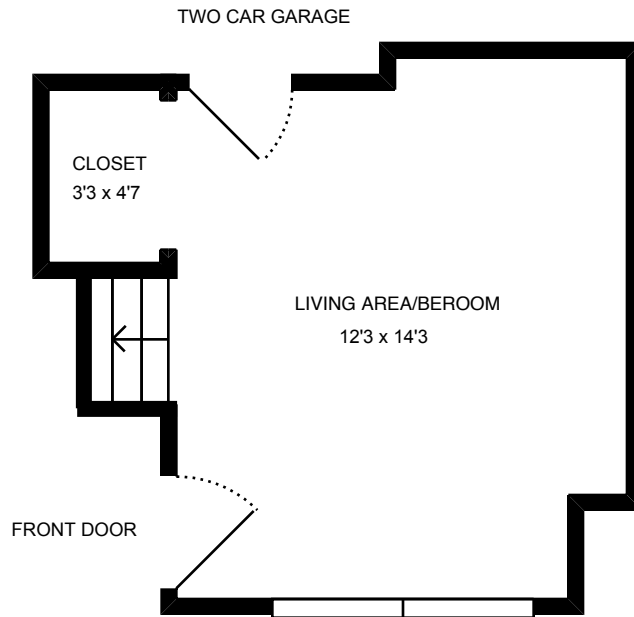

Property Address:
422 Santo Domingo Ter
Sunnyvale, CA 94085

Property Address:
422 Santo Domingo Ter
Sunnyvale, CA 94085

Property Address:
422 Santo Domingo Ter
Sunnyvale, CA 94085