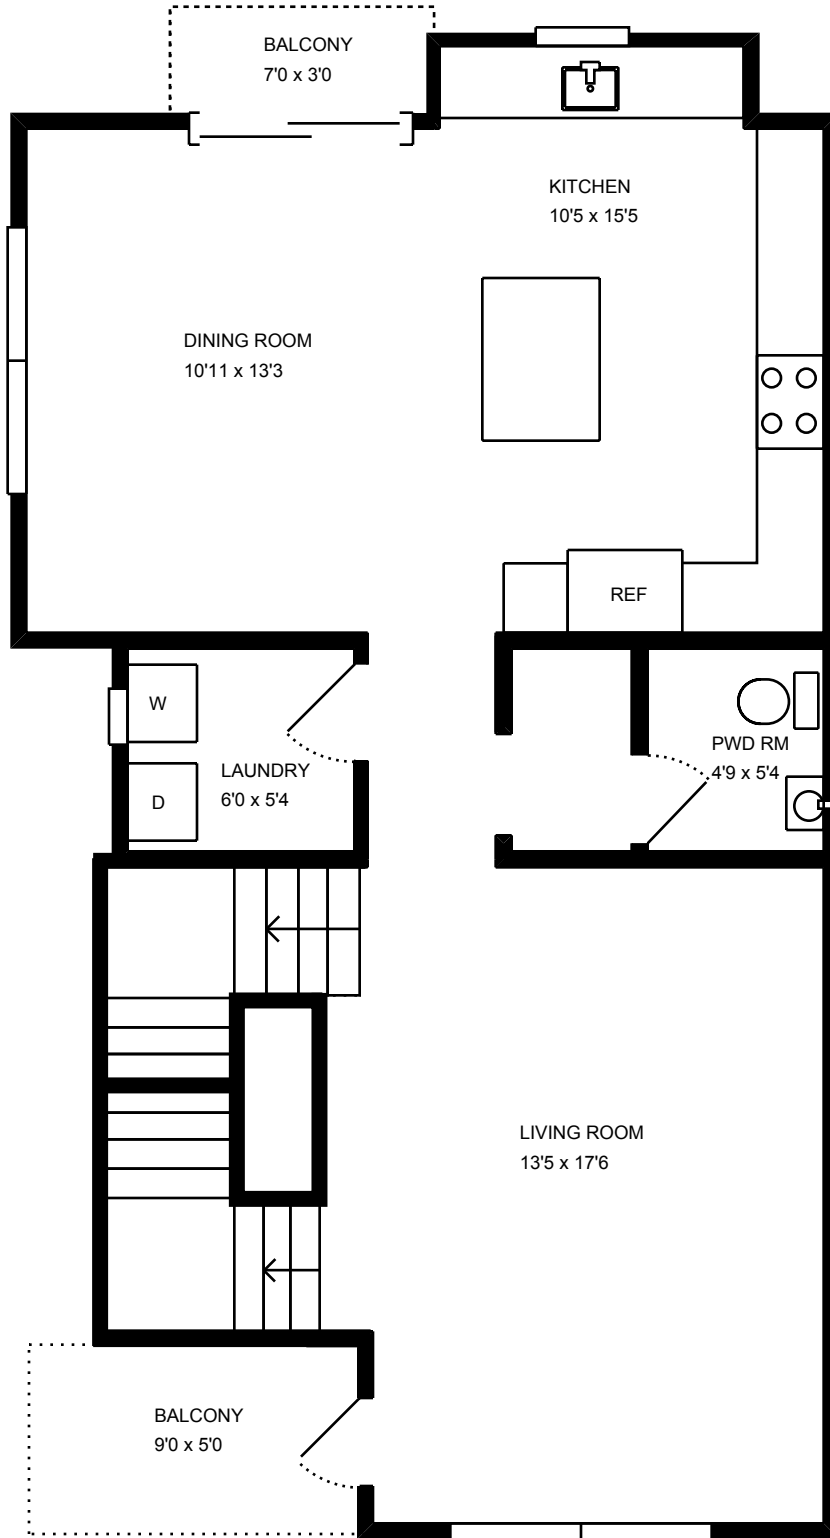

Property Address:
422 Santo Domingo Ter
Sunnyvale, CA 94085

Property Address:
422 Santo Domingo Ter
Sunnyvale, CA 94085

Property Address:
422 Santo Domingo Ter
Sunnyvale, CA 94085