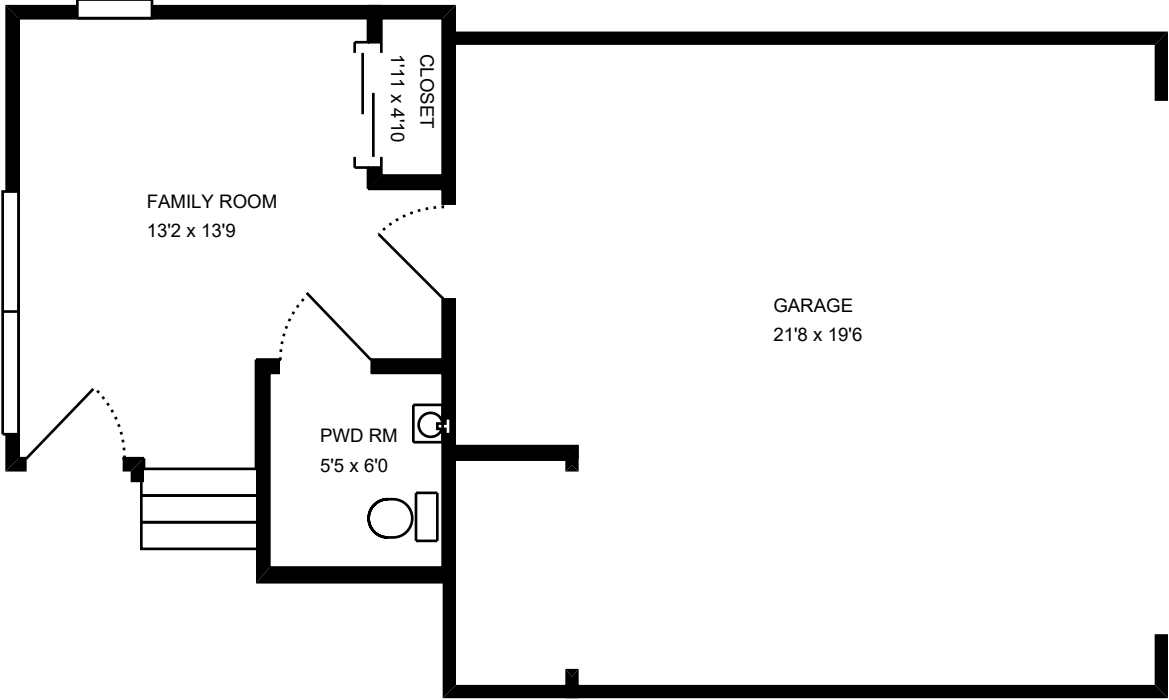

Property Address:
417 Santo Domingo Terrace
Sunnyvale, CA 94085

Property Address:
417 Santo Domingo Terrace
Sunnyvale, CA 94085

Property Address:
417 Santo Domingo Terrace
Sunnyvale, CA 94085