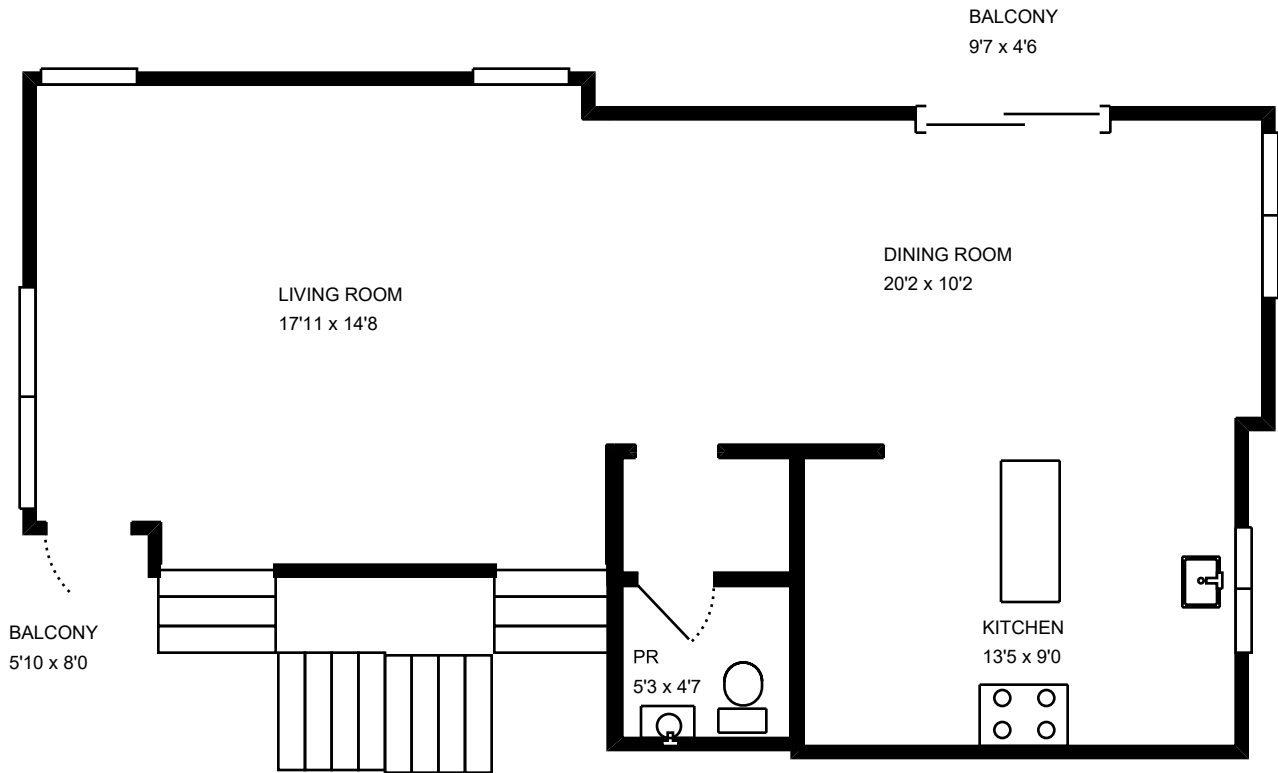

Property Address:
417 Santo Domingo Terrace
Sunnyvale, CA 94085

Property Address:
417 Santo Domingo Terrace
Sunnyvale, CA 94085

Property Address:
417 Santo Domingo Terrace
Sunnyvale, CA 94085