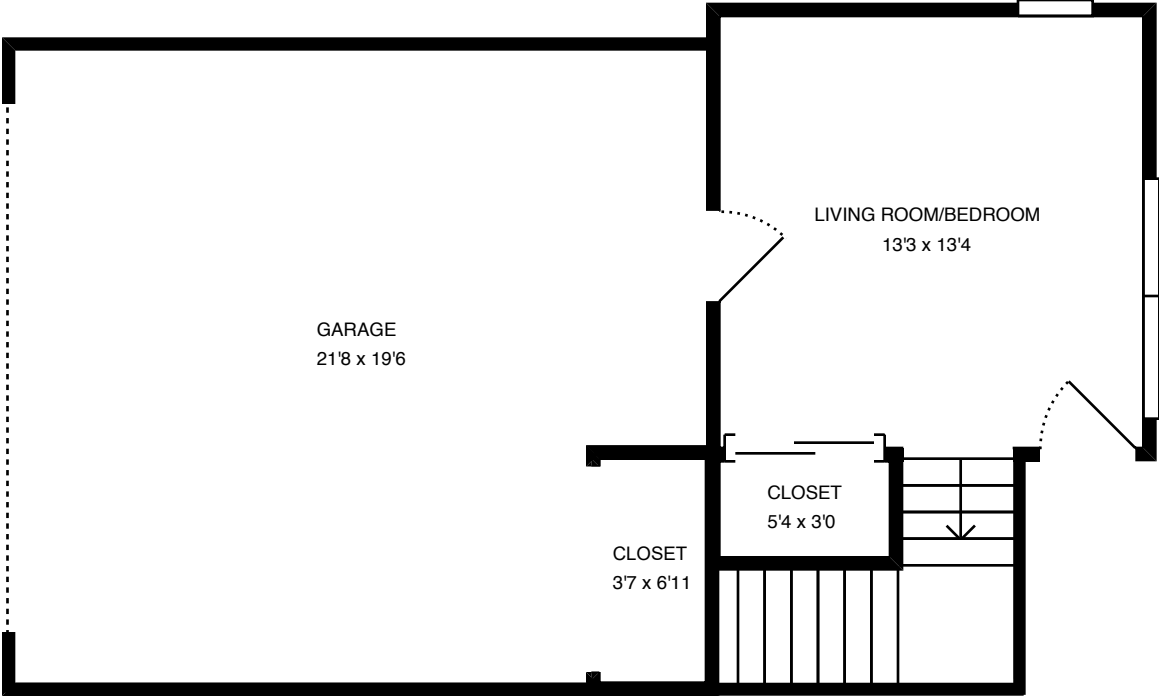

Property Address:
416 SANTO DOMINGO TER
Sunnyvale, CA 94085

Property Address:
416 SANTO DOMINGO TER
Sunnyvale, CA 94085

Property Address:
416 SANTO DOMINGO TER
Sunnyvale, CA 94085