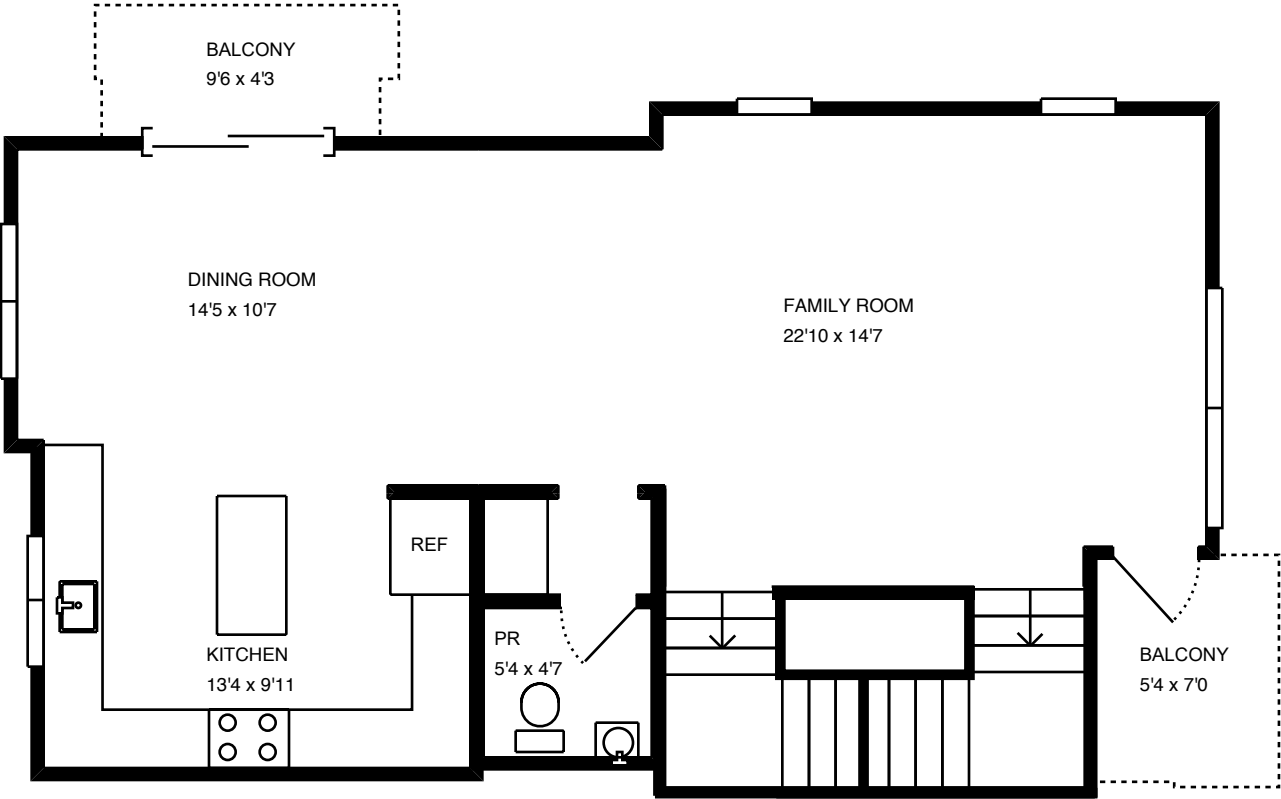

Property Address:
416 SANTO DOMINGO TER
Sunnyvale, CA 94085

Property Address:
416 SANTO DOMINGO TER
Sunnyvale, CA 94085

Property Address:
416 SANTO DOMINGO TER
Sunnyvale, CA 94085