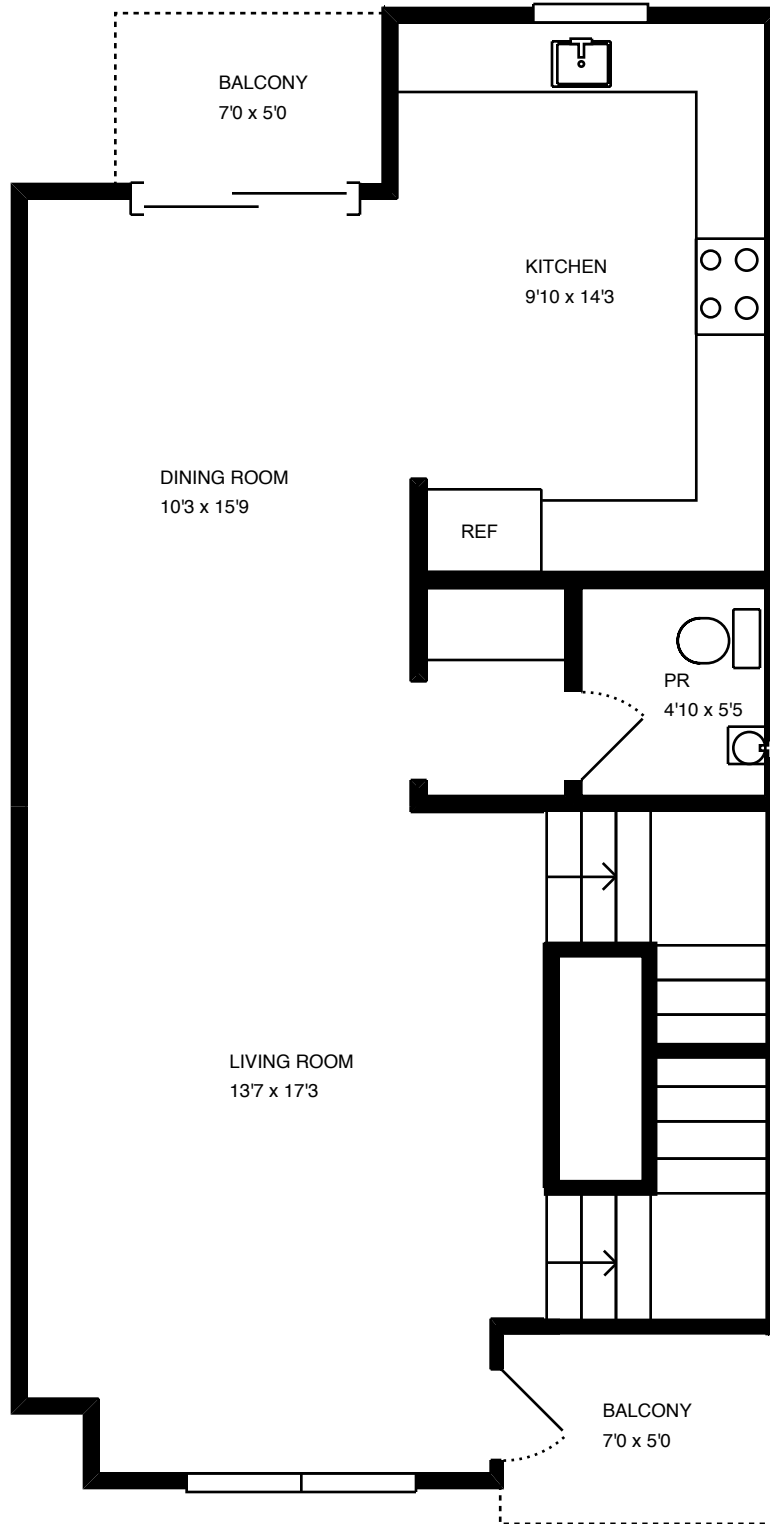

Property Address:
415 Santo Domingo Ter
Sunnyvale, CA 94085

Property Address:
415 Santo Domingo Ter
Sunnyvale, CA 94085

Property Address:
415 Santo Domingo Ter
Sunnyvale, CA 94085