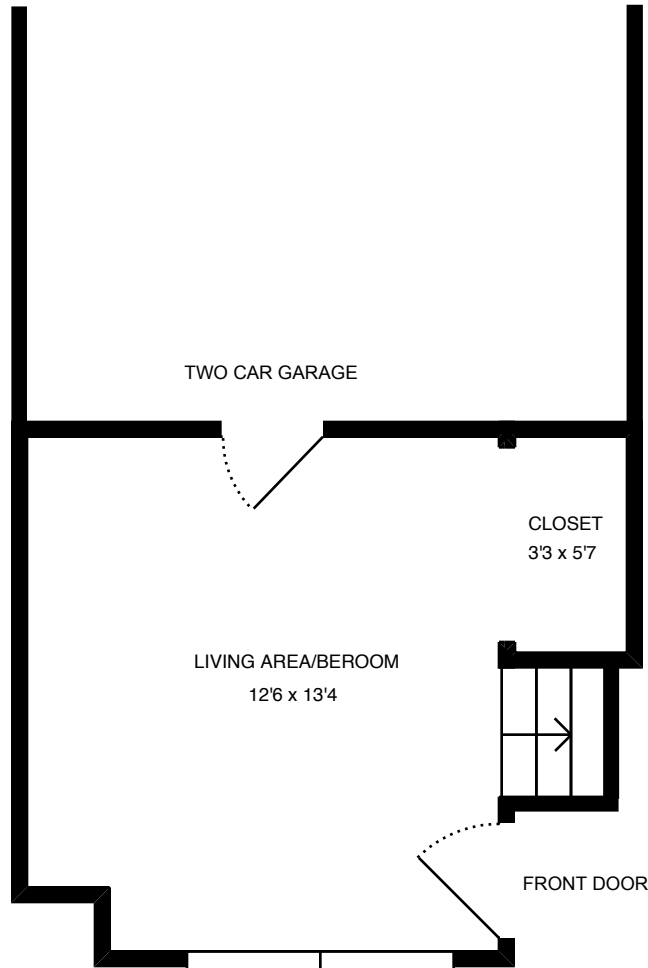

Property Address:
415 Santo Domingo Ter
Sunnyvale, CA 94085

Property Address:
415 Santo Domingo Ter
Sunnyvale, CA 94085

Property Address:
415 Santo Domingo Ter
Sunnyvale, CA 94085