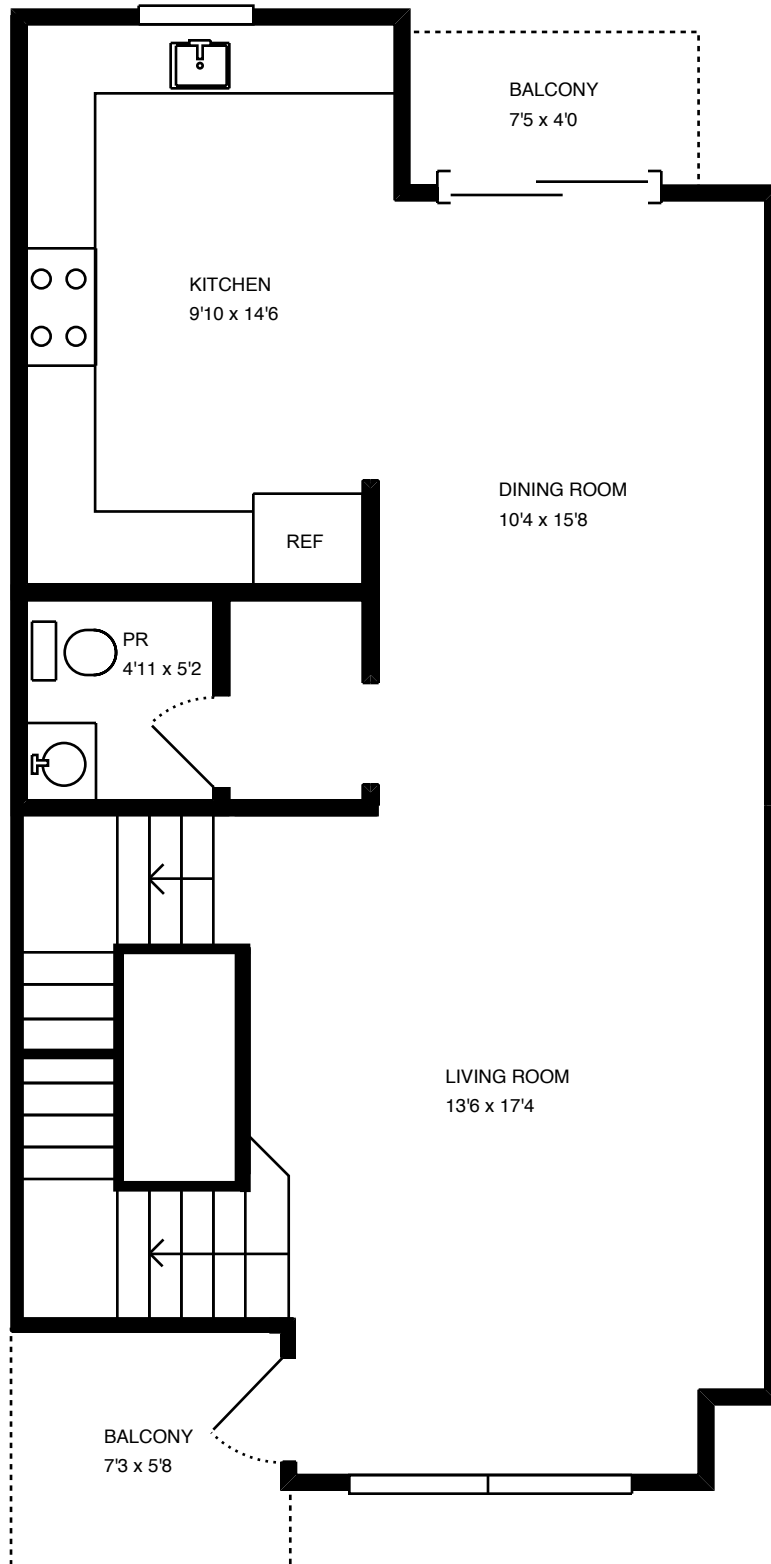

Property Address:
414 Santo Domingo Ter
Sunnyvale, CA 94085

Property Address:
414 Santo Domingo Ter
Sunnyvale, CA 94085

Property Address:
414 Santo Domingo Ter
Sunnyvale, CA 94085