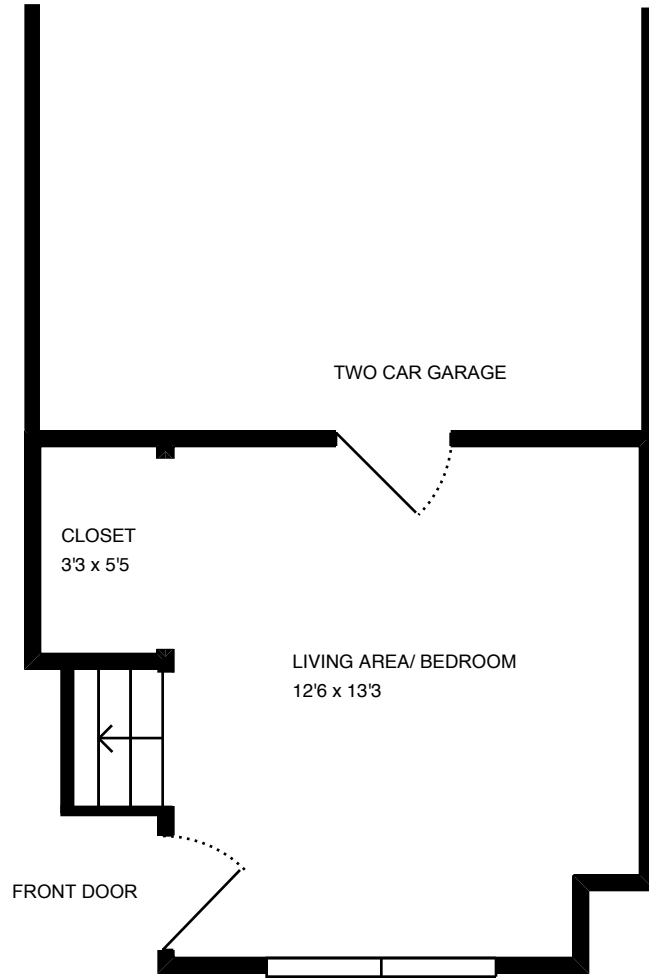

Property Address:
414 Santo Domingo Ter
Sunnyvale, CA 94085

Property Address:
414 Santo Domingo Ter
Sunnyvale, CA 94085

Property Address:
414 Santo Domingo Ter
Sunnyvale, CA 94085