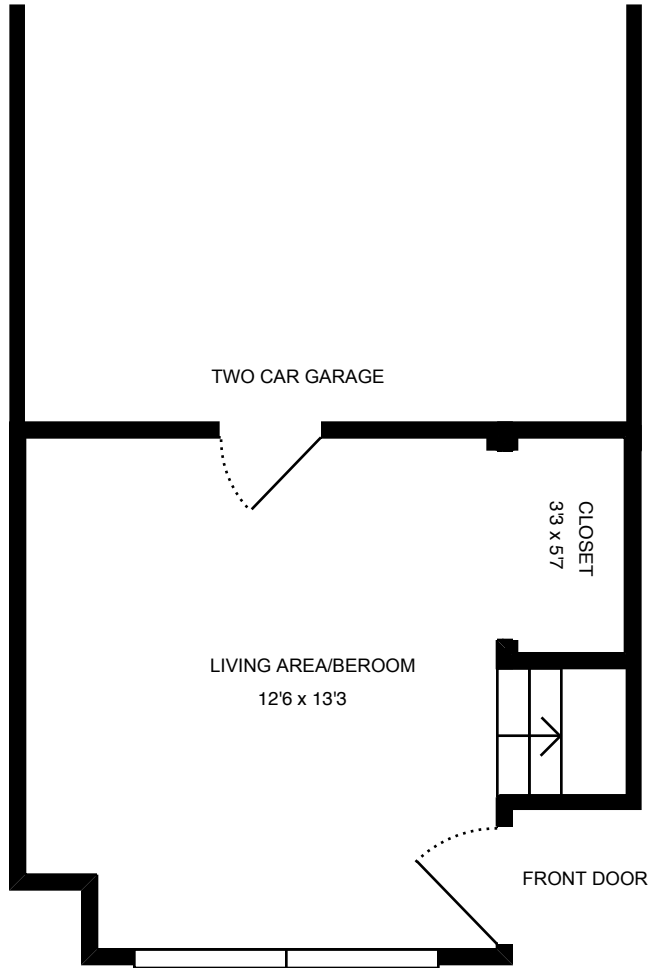

Property Address:
413 Santo Domingo Ter
Sunnyvale, CA 94085

Property Address:
413 Santo Domingo Ter
Sunnyvale, CA 94085

Property Address:
413 Santo Domingo Ter
Sunnyvale, CA 94085