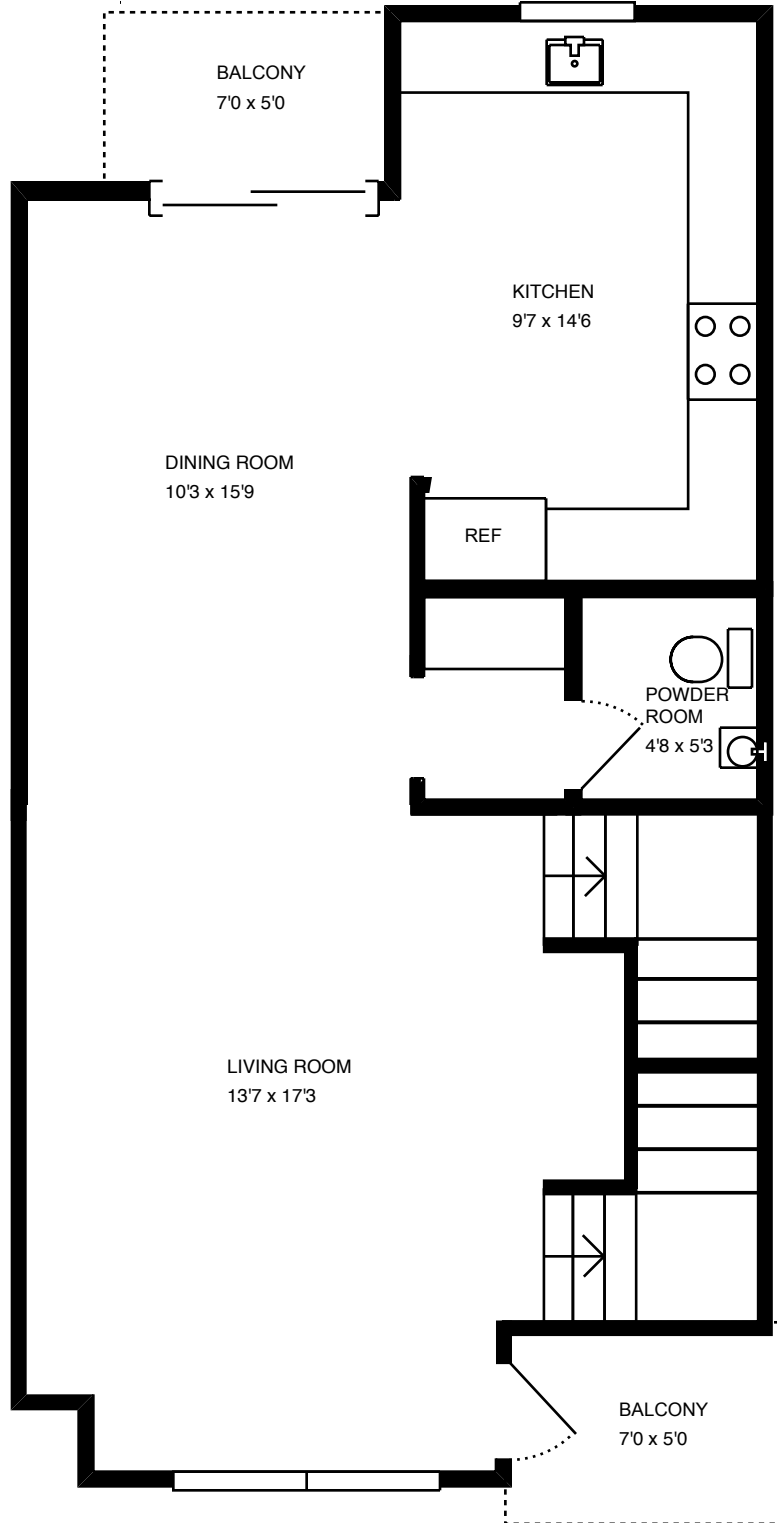

Property Address:
413 Santo Domingo Ter
Sunnyvale, CA 94085

Property Address:
413 Santo Domingo Ter
Sunnyvale, CA 94085

Property Address:
413 Santo Domingo Ter
Sunnyvale, CA 94085