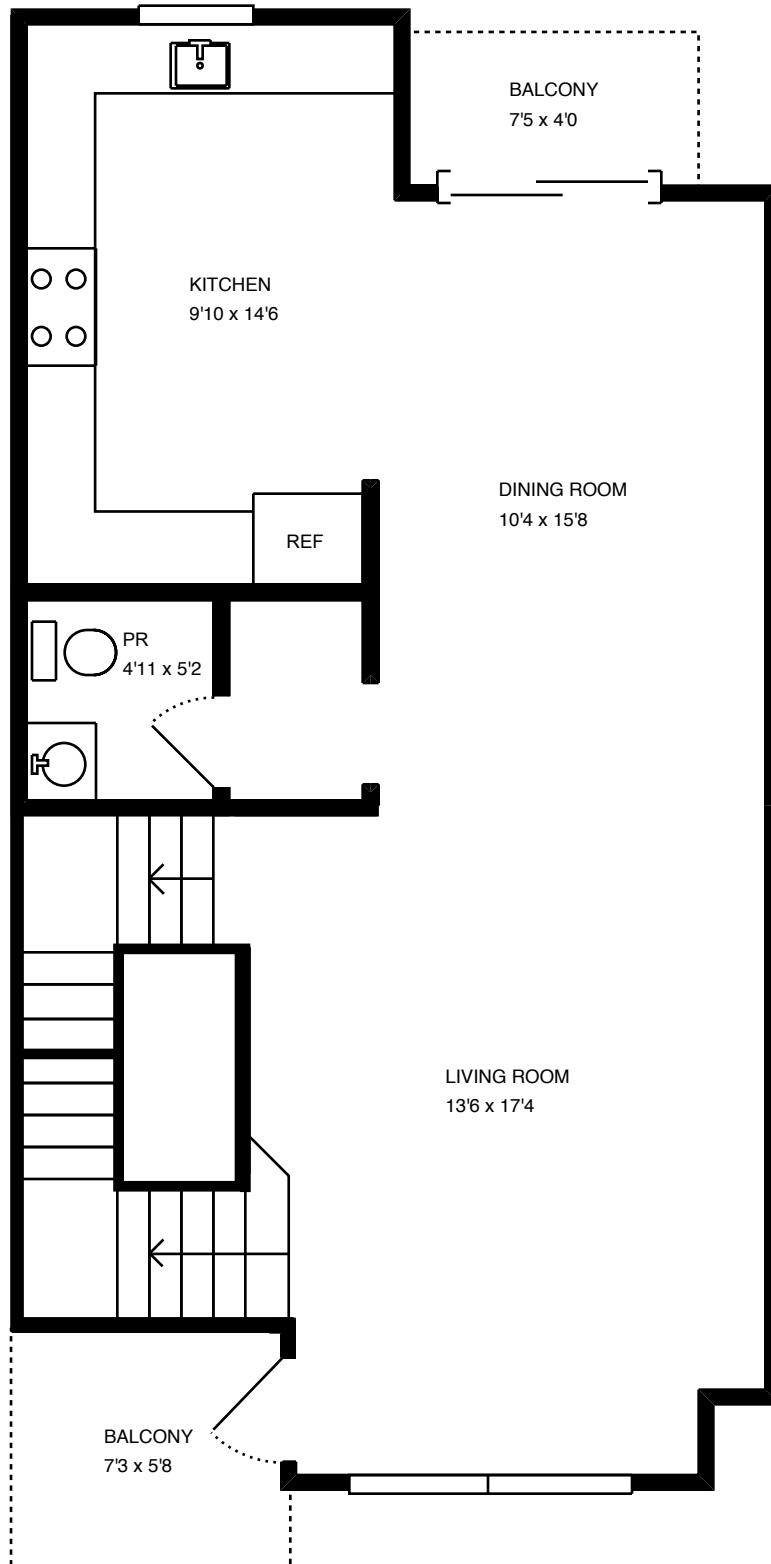

Property Address:
412 Santo Domingo Ter
Sunnyvale, CA 94085

Property Address:
412 Santo Domingo Ter
Sunnyvale, CA 94085

Property Address:
412 Santo Domingo Ter
Sunnyvale, CA 94085