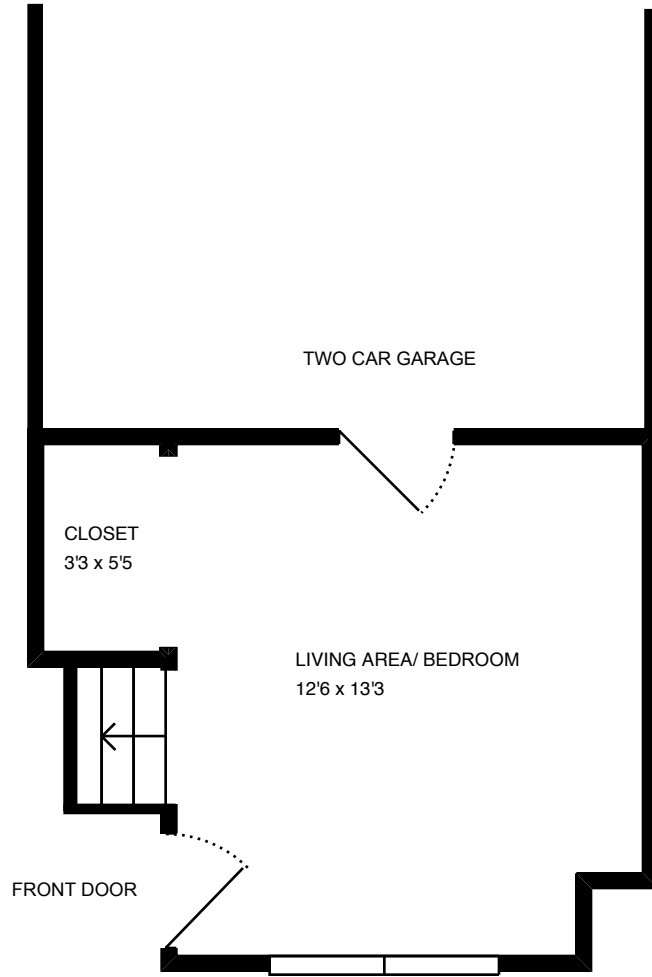

Property Address:
412 Santo Domingo Ter
Sunnyvale, CA 94085

Property Address:
412 Santo Domingo Ter
Sunnyvale, CA 94085

Property Address:
412 Santo Domingo Ter
Sunnyvale, CA 94085