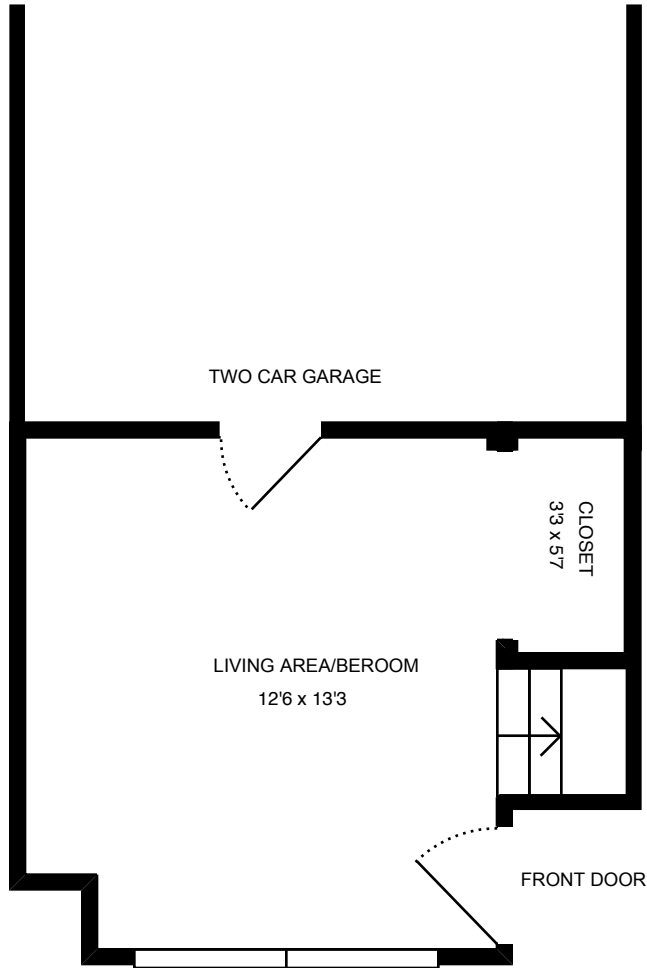

Property Address:
411 Santo Domingo Ter
Sunnyvale, CA 94085

Property Address:
411 Santo Domingo Ter
Sunnyvale, CA 94085

Property Address:
411 Santo Domingo Ter
Sunnyvale, CA 94085