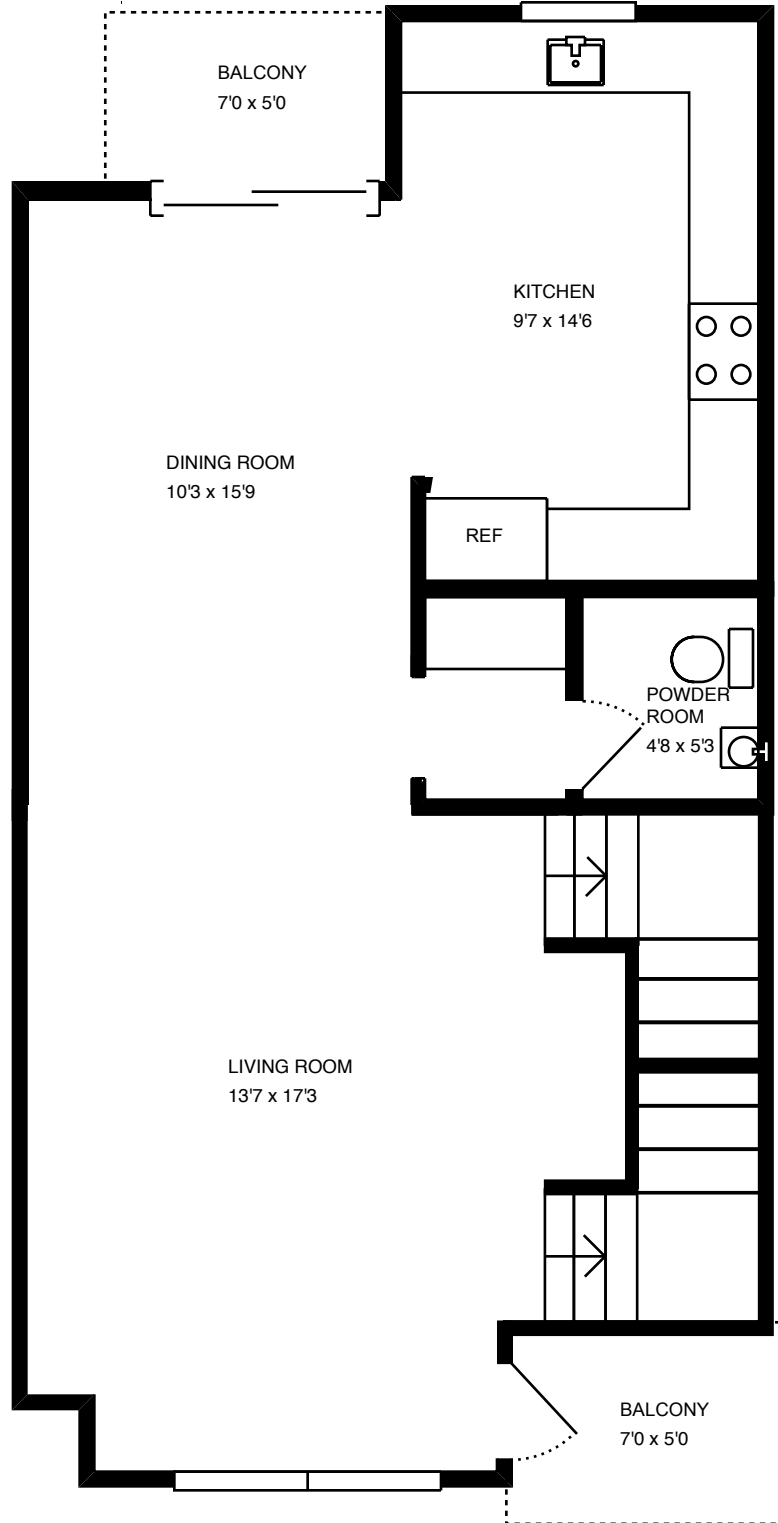

Property Address:
411 Santo Domingo Ter
Sunnyvale, CA 94085

Property Address:
411 Santo Domingo Ter
Sunnyvale, CA 94085

Property Address:
411 Santo Domingo Ter
Sunnyvale, CA 94085