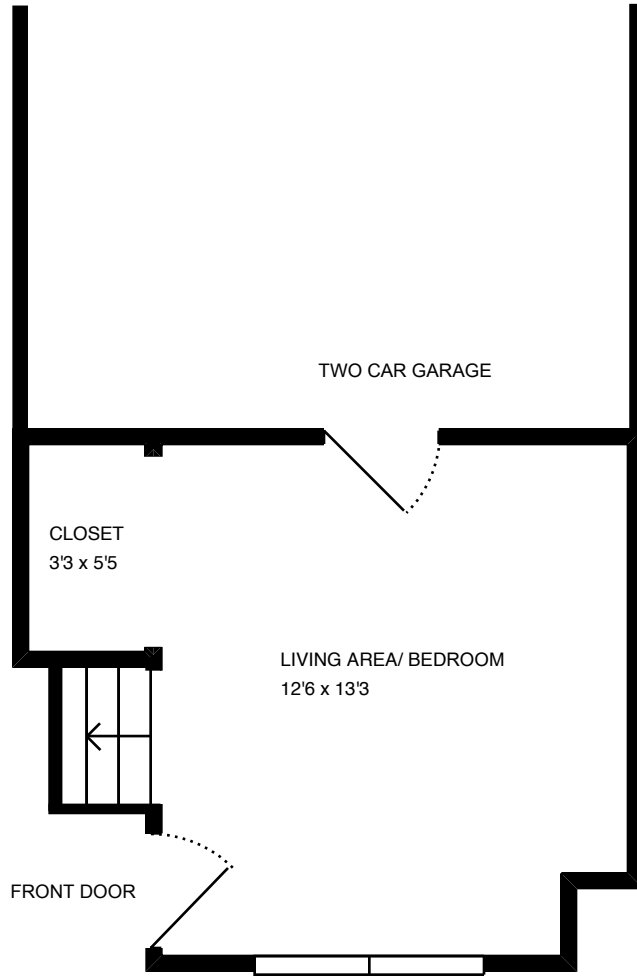

Property Address:
410 Santo Domingo Ter
Sunnyvale, CA 94085

Property Address:
410 Santo Domingo Ter
Sunnyvale, CA 94085

Property Address:
410 Santo Domingo Ter
Sunnyvale, CA 94085