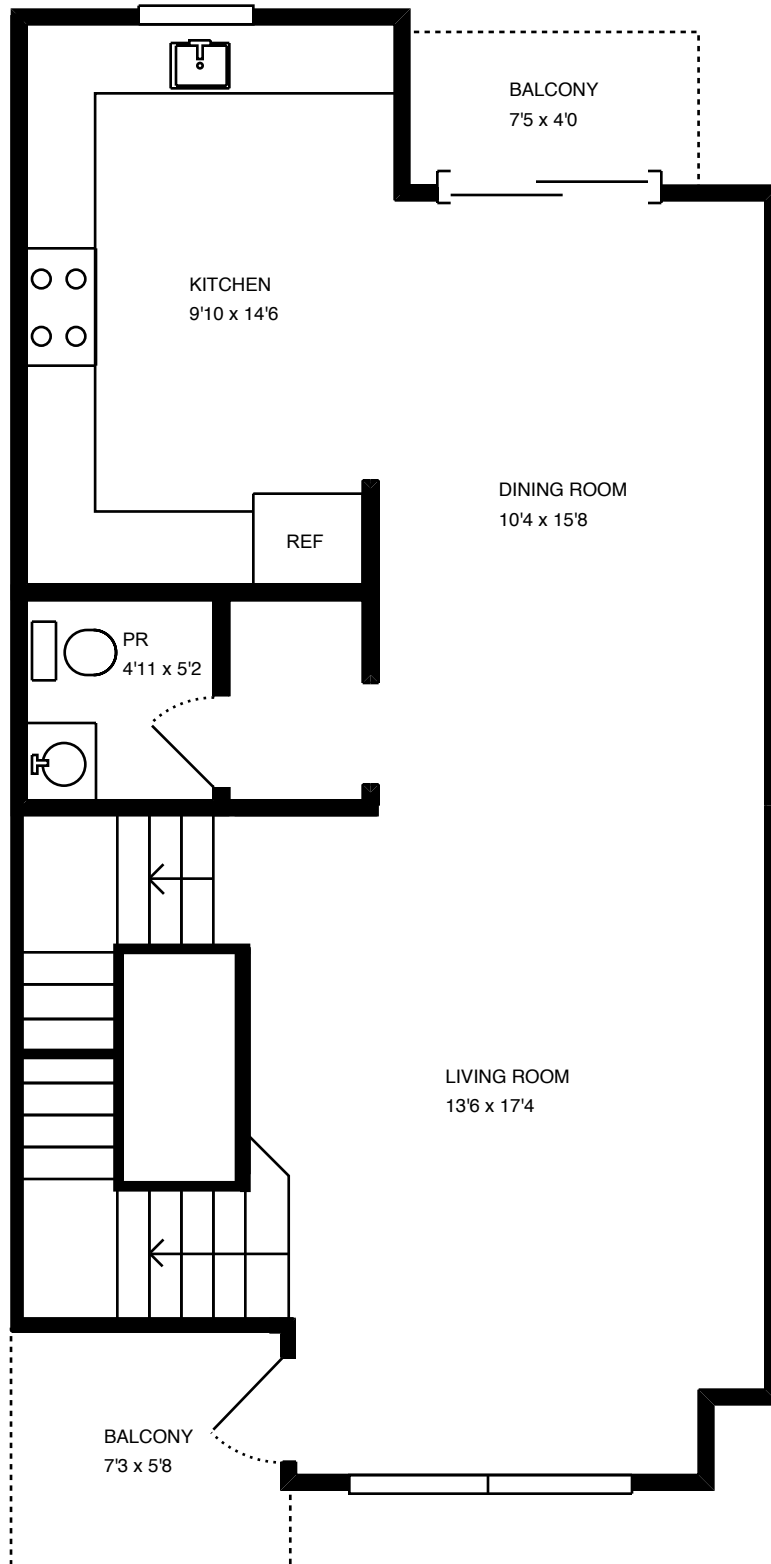

Property Address:
410 Santo Domingo Ter
Sunnyvale, CA 94085

Property Address:
410 Santo Domingo Ter
Sunnyvale, CA 94085

Property Address:
410 Santo Domingo Ter
Sunnyvale, CA 94085