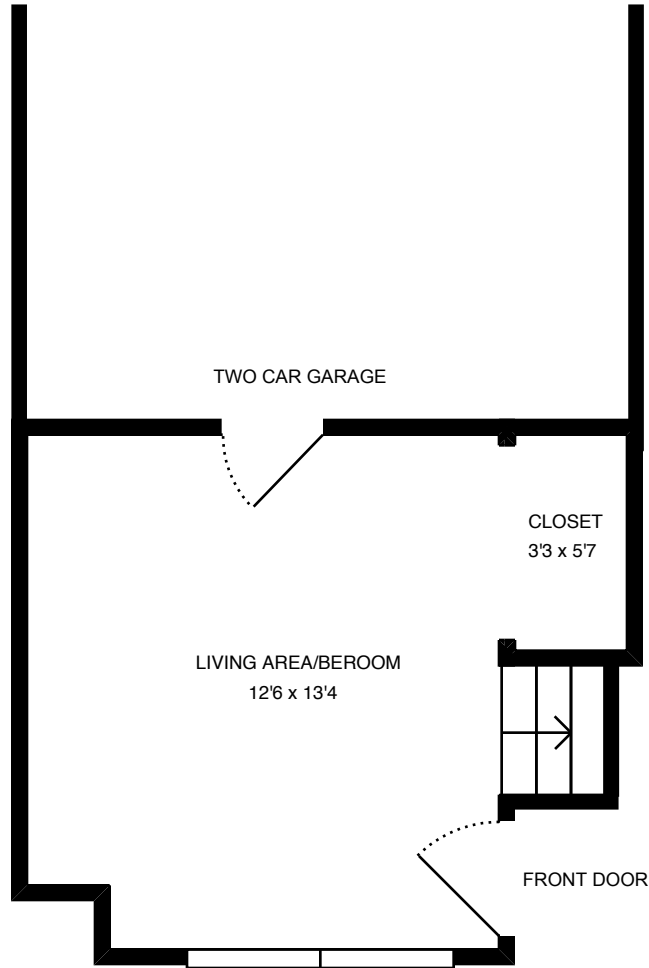

Property Address:
409 Santo Domingo Ter
Sunnyvale, CA 94085

Property Address:
409 Santo Domingo Ter
Sunnyvale, CA 94085

Property Address:
409 Santo Domingo Ter
Sunnyvale, CA 94085