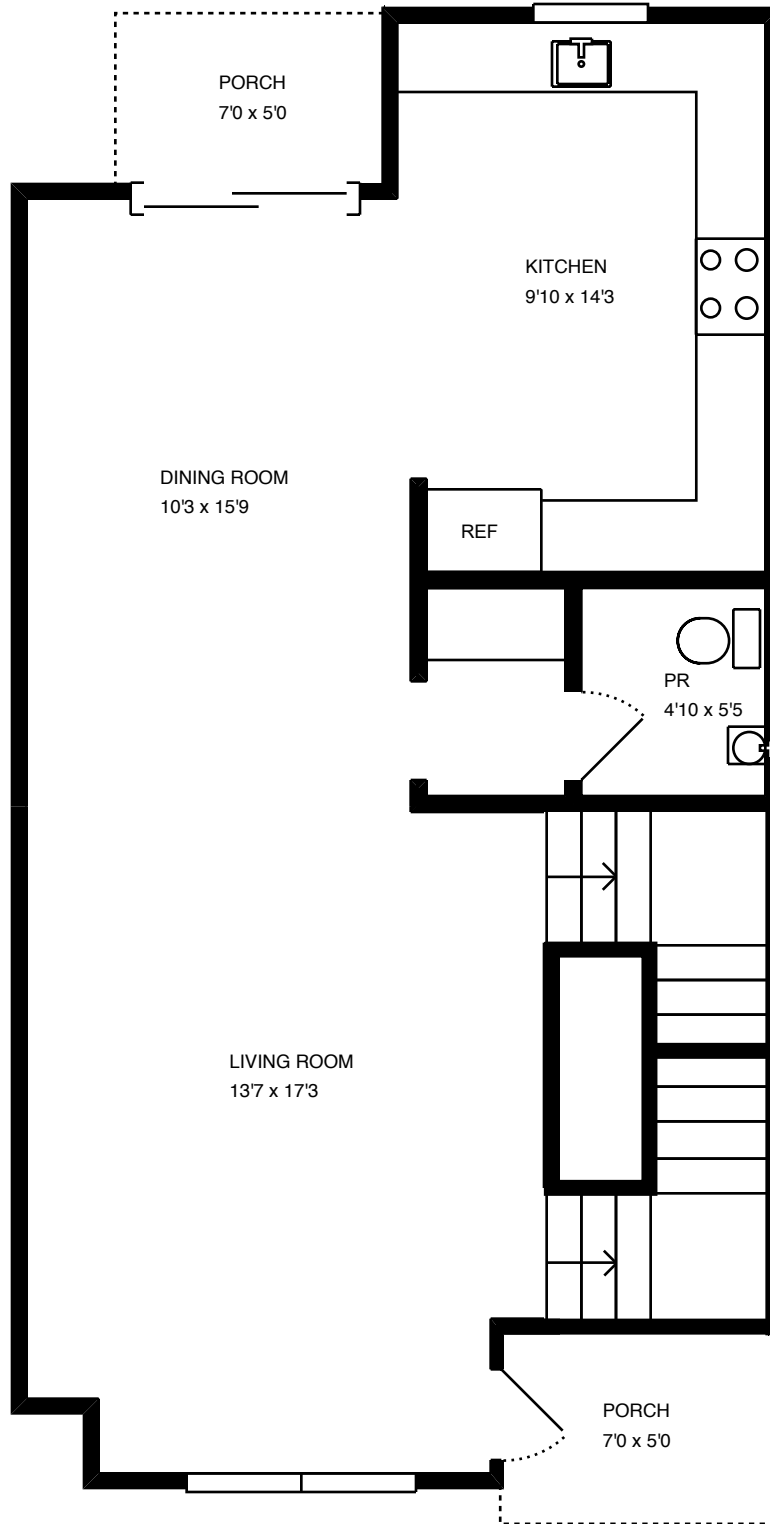

Property Address:
409 Santo Domingo Ter
Sunnyvale, CA 94085

Property Address:
409 Santo Domingo Ter
Sunnyvale, CA 94085

Property Address:
409 Santo Domingo Ter
Sunnyvale, CA 94085