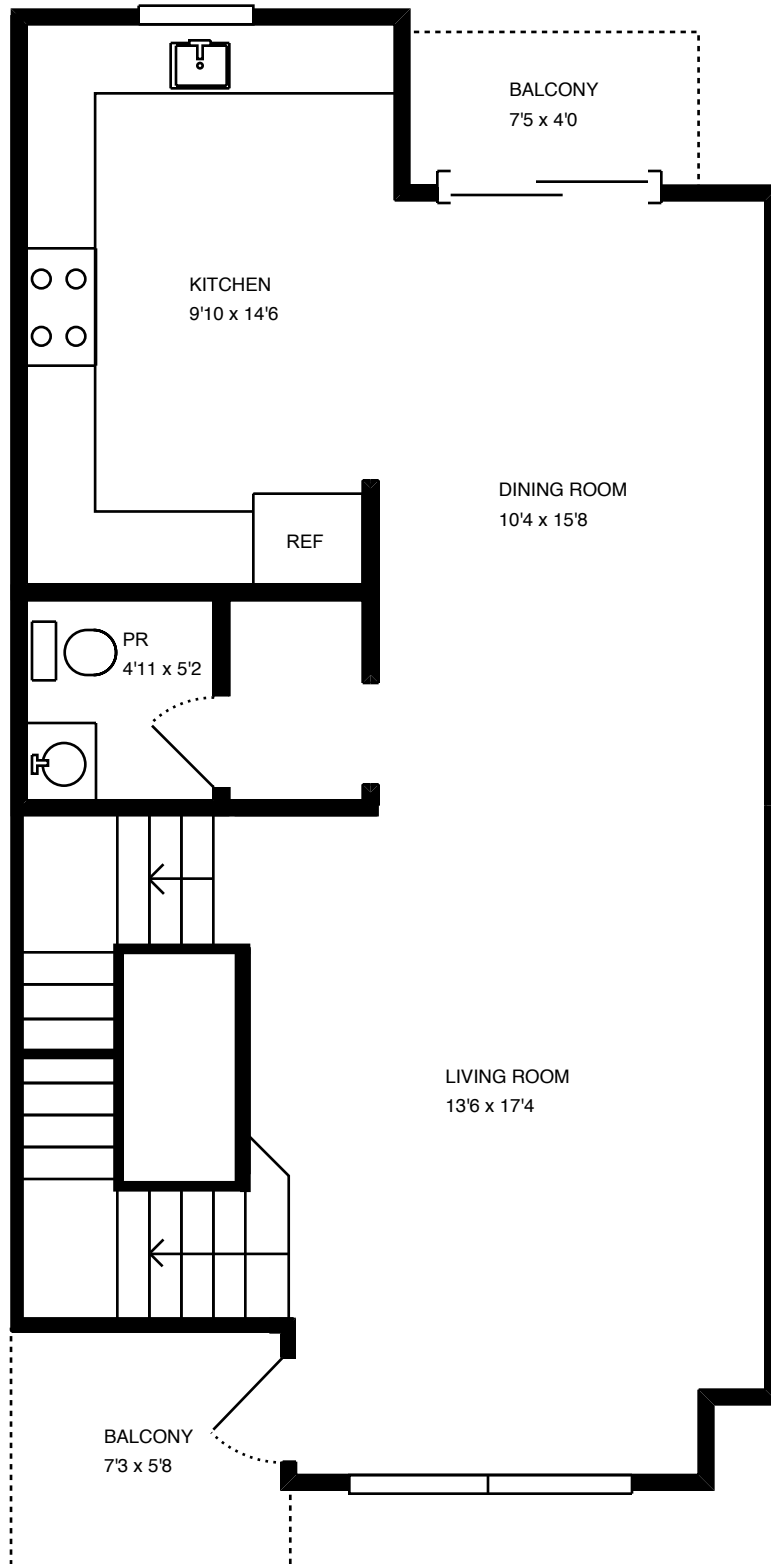

Property Address:
408 Santo Domingo Ter
Sunnyvale, CA 94085

Property Address:
408 Santo Domingo Ter
Sunnyvale, CA 94085

Property Address:
408 Santo Domingo Ter
Sunnyvale, CA 94085