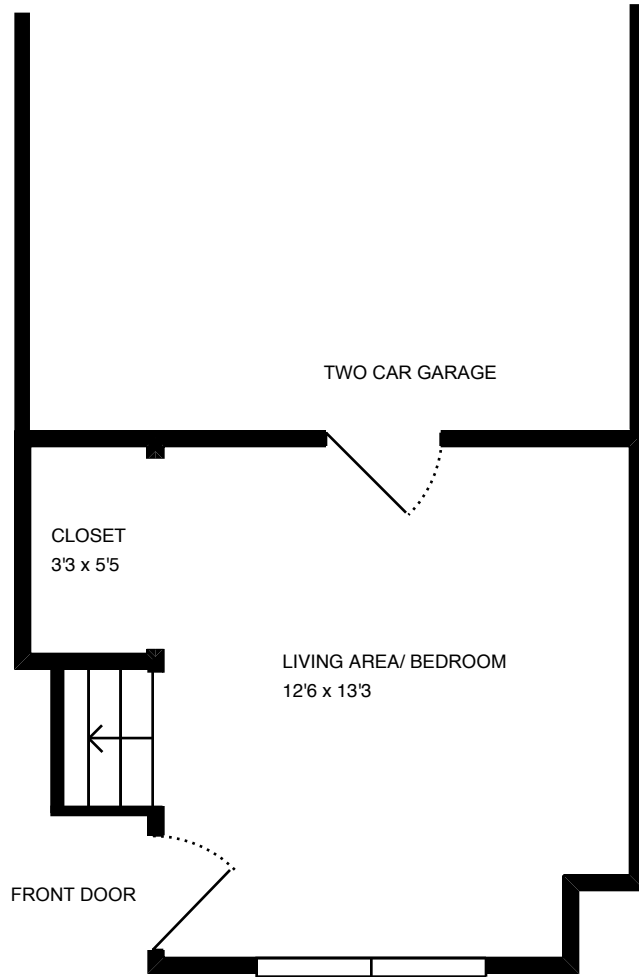

Property Address:
408 Santo Domingo Ter
Sunnyvale, CA 94085

Property Address:
408 Santo Domingo Ter
Sunnyvale, CA 94085

Property Address:
408 Santo Domingo Ter
Sunnyvale, CA 94085