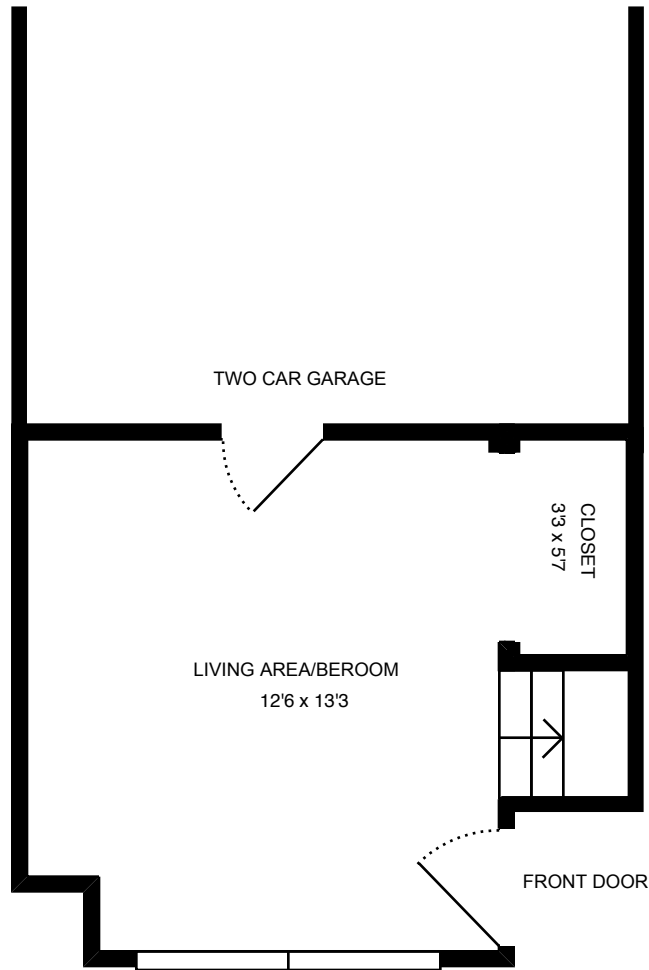

Property Address:
407 Santo Domingo Ter
Sunnyvale, CA 94085

Property Address:
407 Santo Domingo Ter
Sunnyvale, CA 94085

Property Address:
407 Santo Domingo Ter
Sunnyvale, CA 94085