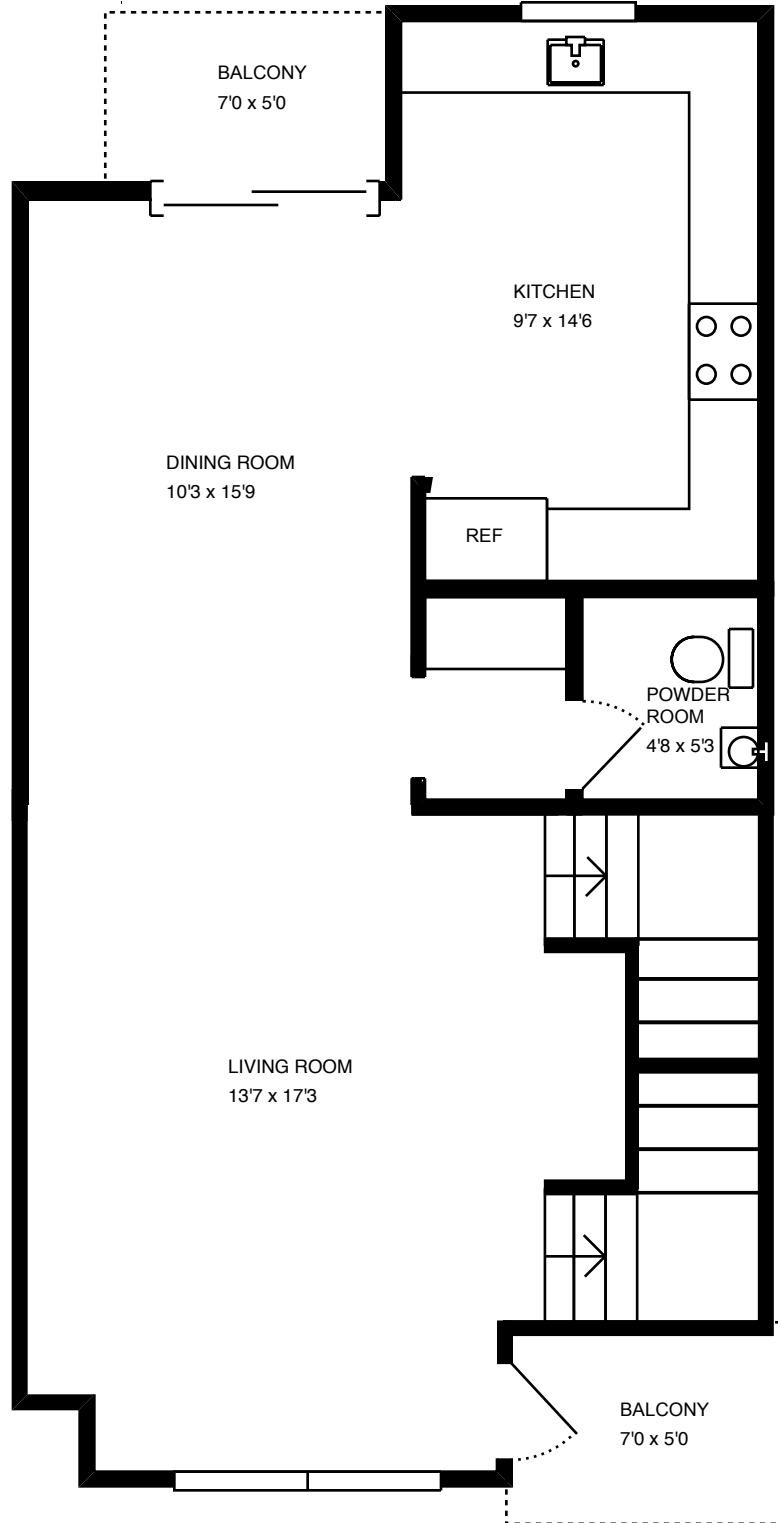

Property Address:
407 Santo Domingo Ter
Sunnyvale, CA 94085

Property Address:
407 Santo Domingo Ter
Sunnyvale, CA 94085

Property Address:
407 Santo Domingo Ter
Sunnyvale, CA 94085