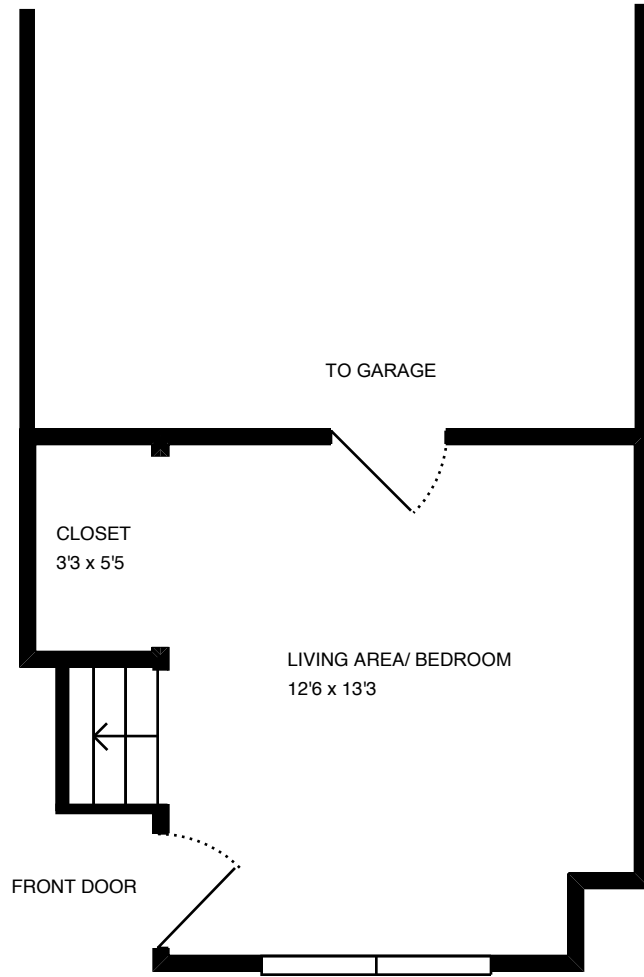

Property Address:
406 Santo Domingo Ter
Sunnyvale, CA 94085

Property Address:
406 Santo Domingo Ter
Sunnyvale, CA 94085

Property Address:
406 Santo Domingo Ter
Sunnyvale, CA 94085