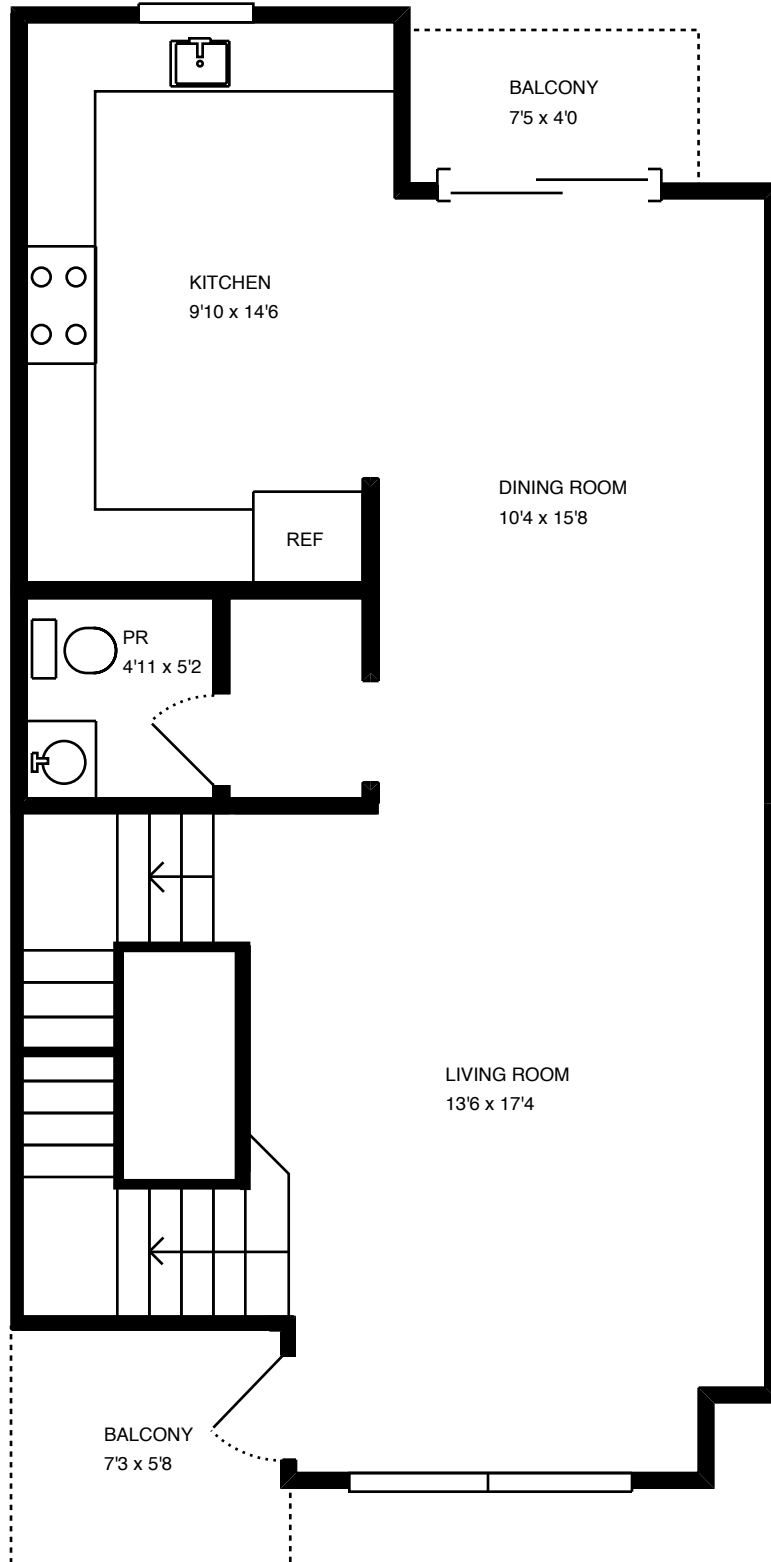

Property Address:
406 Santo Domingo Ter
Sunnyvale, CA 94085

Property Address:
406 Santo Domingo Ter
Sunnyvale, CA 94085

Property Address:
406 Santo Domingo Ter
Sunnyvale, CA 94085