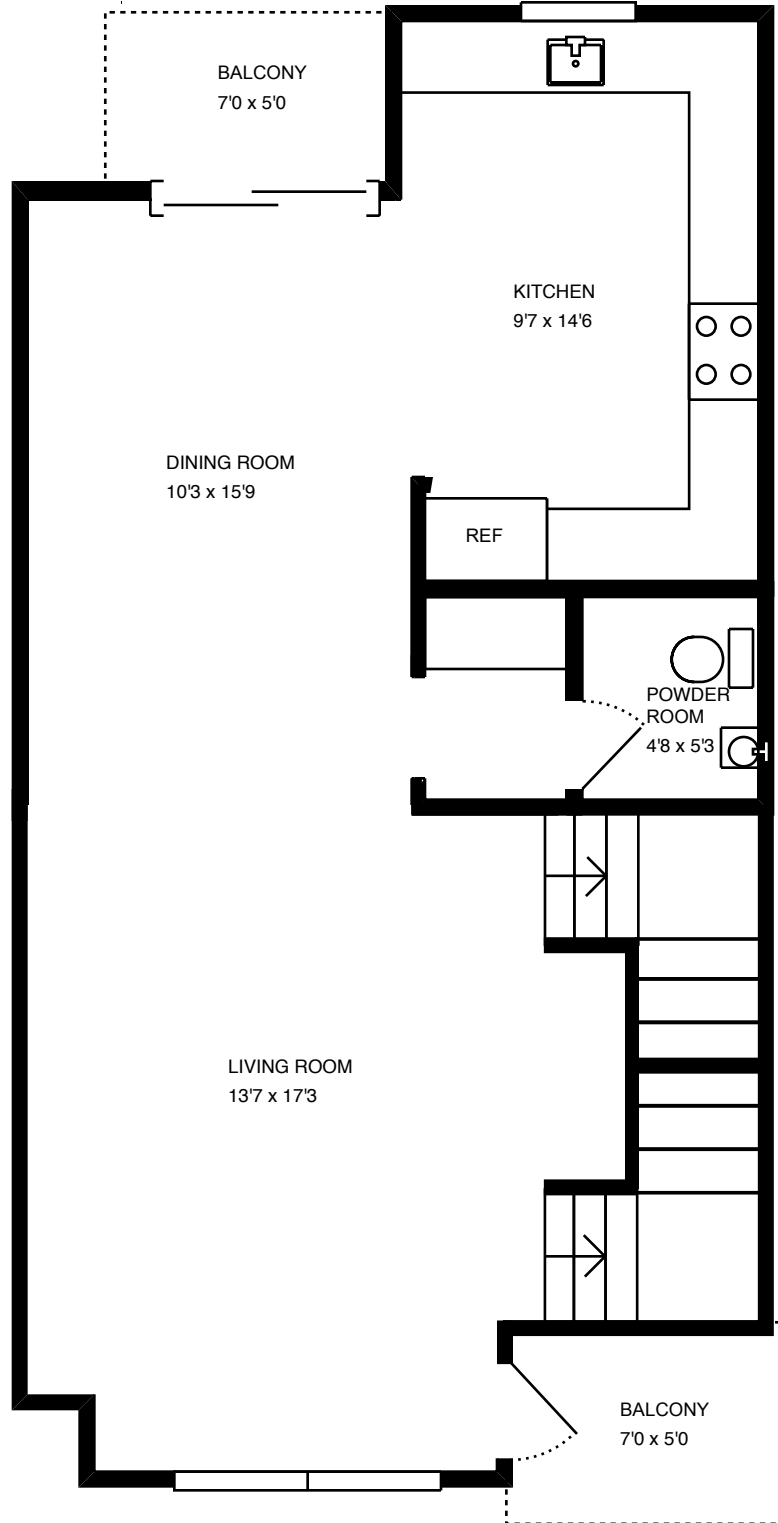

Property Address:
405 Santo Domingo Ter
Sunnyvale, CA 94085

Property Address:
405 Santo Domingo Ter
Sunnyvale, CA 94085

Property Address:
405 Santo Domingo Ter
Sunnyvale, CA 94085