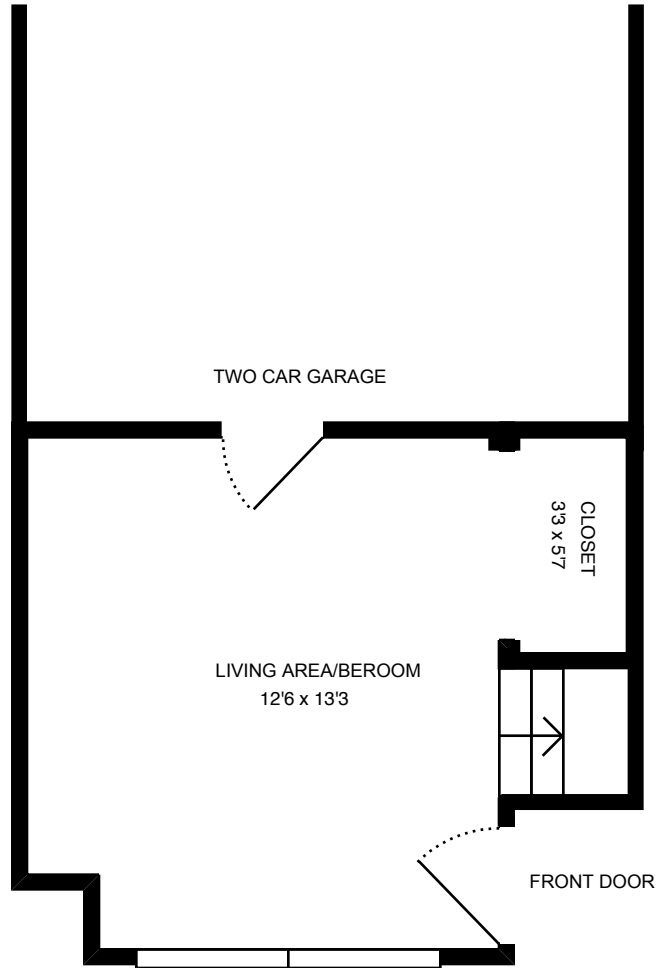

Property Address:
405 Santo Domingo Ter
Sunnyvale, CA 94085

Property Address:
405 Santo Domingo Ter
Sunnyvale, CA 94085

Property Address:
405 Santo Domingo Ter
Sunnyvale, CA 94085