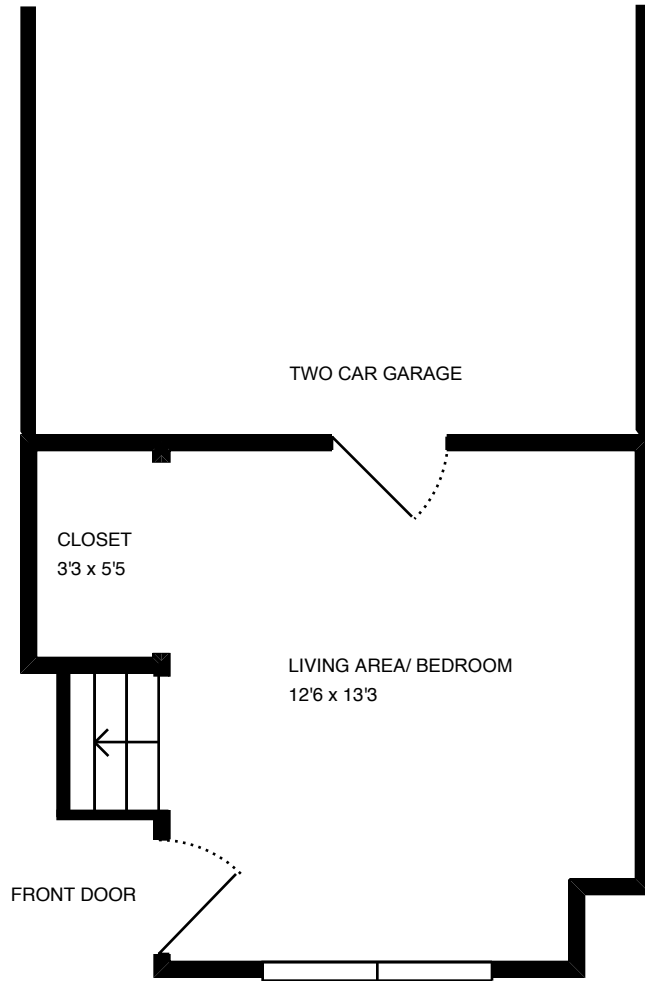

Property Address:
404 Santo Domingo Ter
Sunnyvale, CA 94085

Property Address:
404 Santo Domingo Ter
Sunnyvale, CA 94085

Property Address:
404 Santo Domingo Ter
Sunnyvale, CA 94085