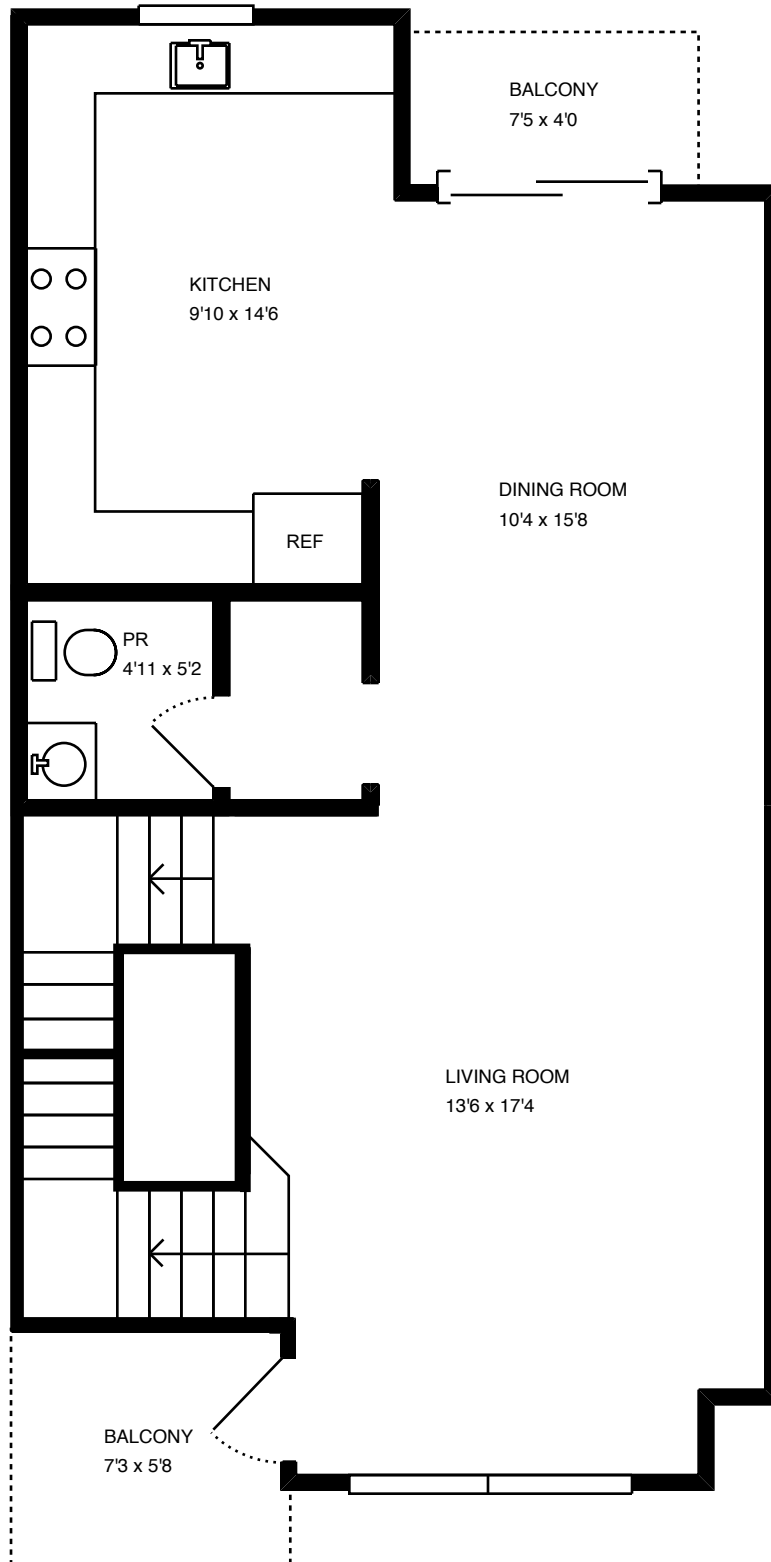

Property Address:
404 Santo Domingo Ter
Sunnyvale, CA 94085

Property Address:
404 Santo Domingo Ter
Sunnyvale, CA 94085

Property Address:
404 Santo Domingo Ter
Sunnyvale, CA 94085