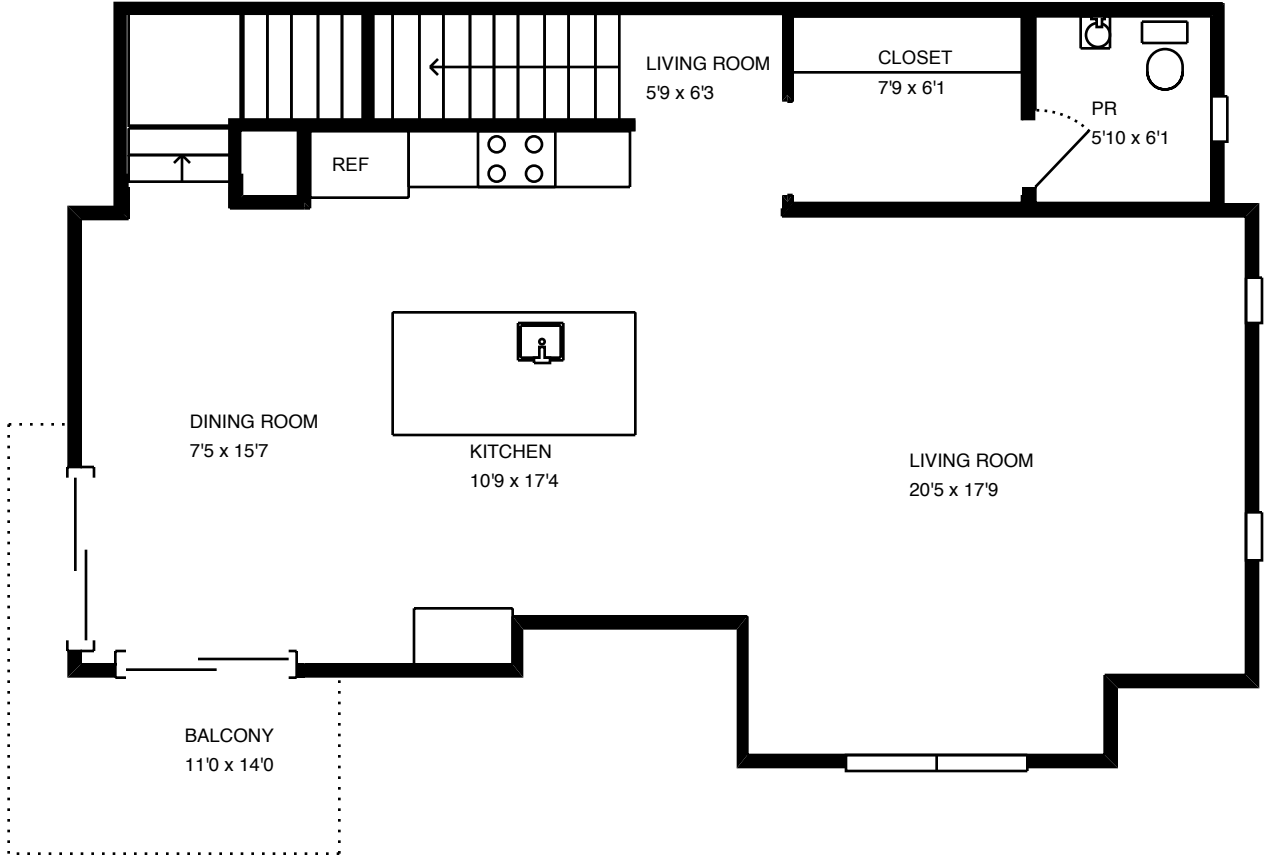

Property Address:
403 SANTO DOMINGO TER
Sunnyvale, CA 94085

Property Address:
403 SANTO DOMINGO TER
Sunnyvale, CA 94085

Property Address:
403 SANTO DOMINGO TER
Sunnyvale, CA 94085