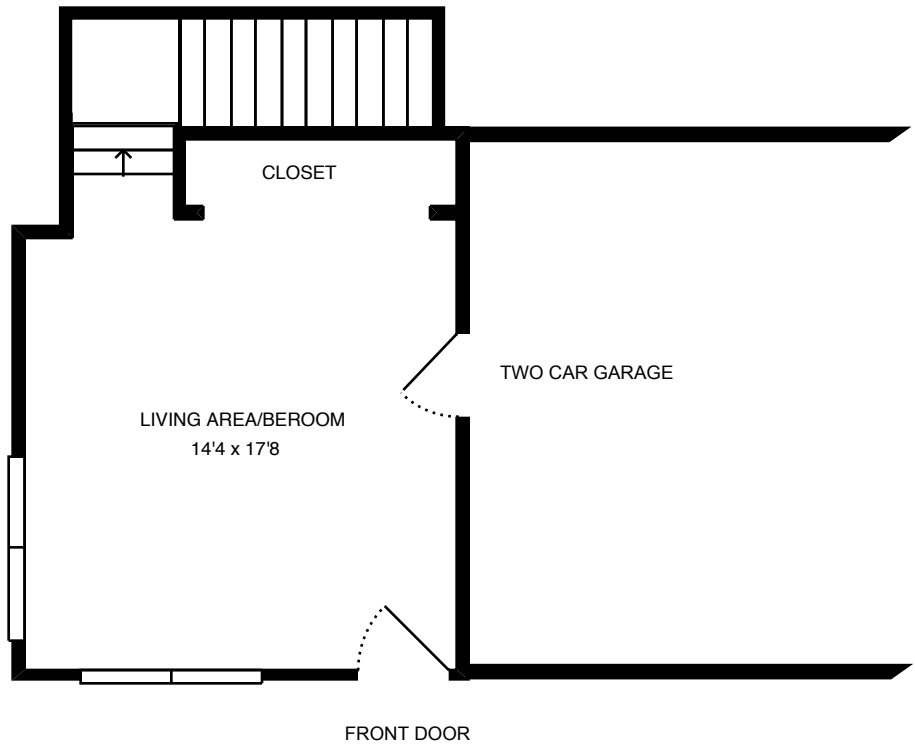

Property Address:
403 SANTO DOMINGO TER
Sunnyvale, CA 94085

Property Address:
403 SANTO DOMINGO TER
Sunnyvale, CA 94085

Property Address:
403 SANTO DOMINGO TER
Sunnyvale, CA 94085