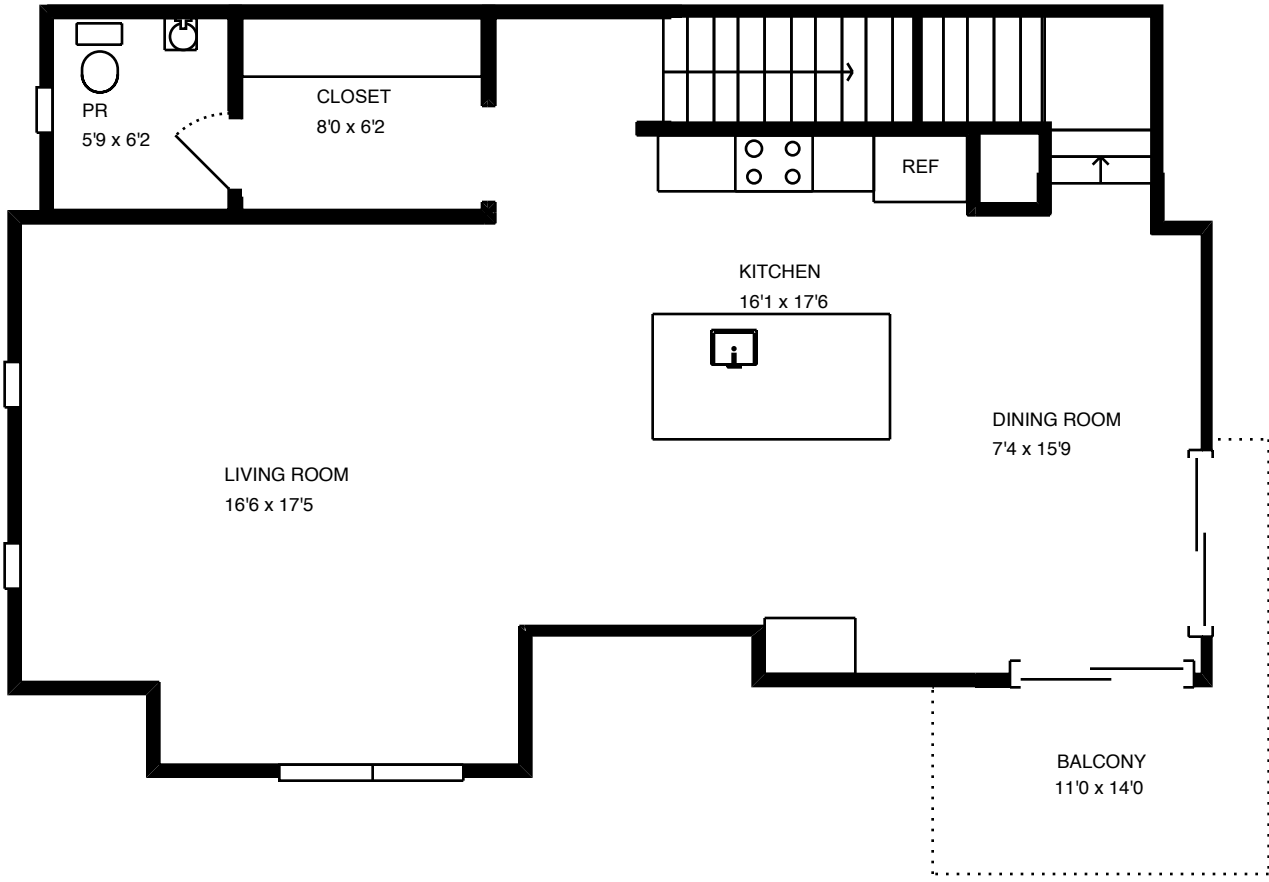

Property Address:
402 SANTO DOMINGO TER
Sunnyvale, CA 94085

Property Address:
402 SANTO DOMINGO TER
Sunnyvale, CA 94085

Property Address:
402 SANTO DOMINGO TER
Sunnyvale, CA 94085