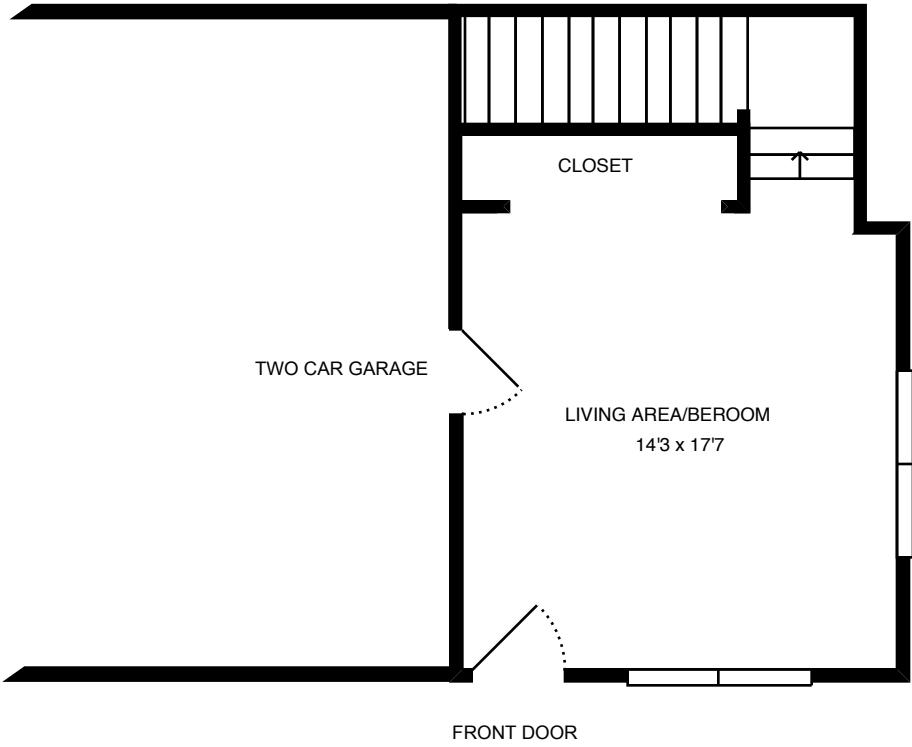

Property Address:
402 SANTO DOMINGO TER
Sunnyvale, CA 94085

Property Address:
402 SANTO DOMINGO TER
Sunnyvale, CA 94085

Property Address:
402 SANTO DOMINGO TER
Sunnyvale, CA 94085