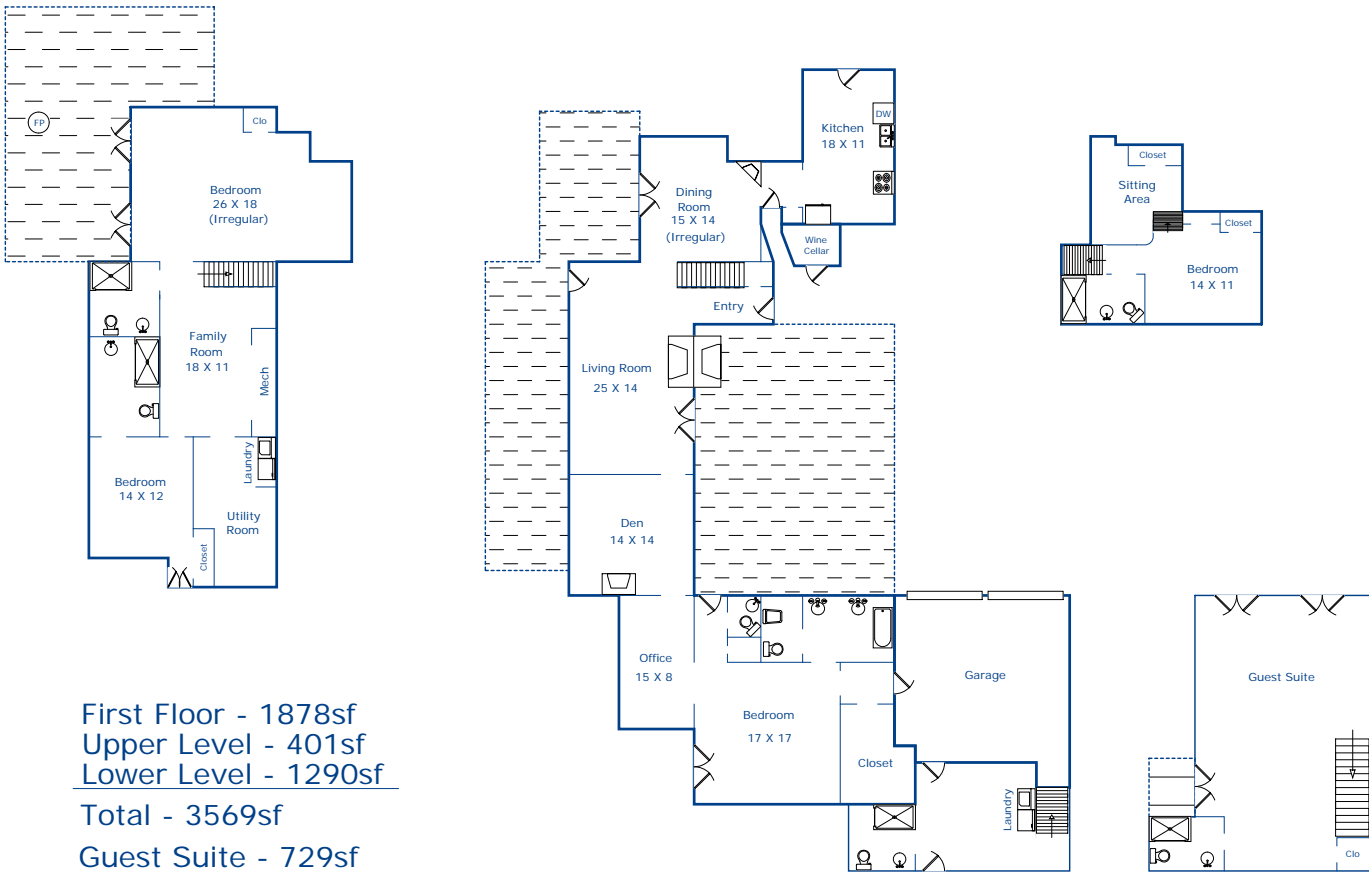

San Antonio 3NW 10th Avenue  
Carmel, CA 93921

First Floor - 1878sf  
Upper Level - 401sf  
Lower Level - 1290sf  
Total - 3569sf  
Guest Suite - 729sf  
Garage - 427sf

Comments: