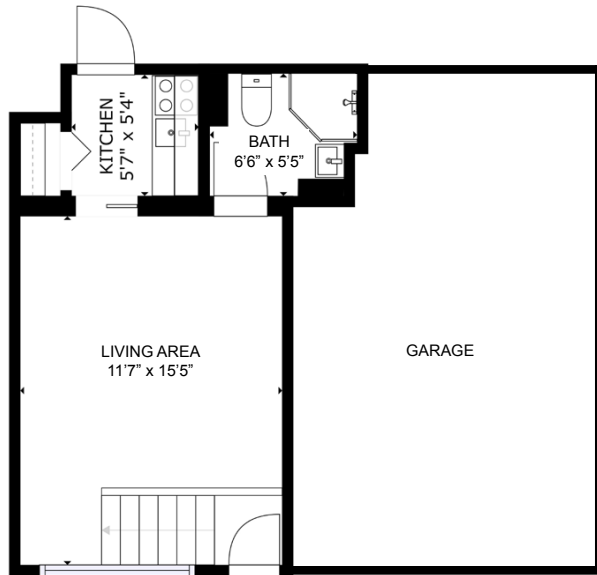

1633 16th Street NW
Washington, DC 20009

Dupont

COMPASS

STUDIO 262 SQ FT

CARRIAGE HOUSE 812 SQ FT

Daniel Hynes

Vice President
Realtor®
202.841.1694
daniel@compass.com

DISTRICT PROPERTY GROUP