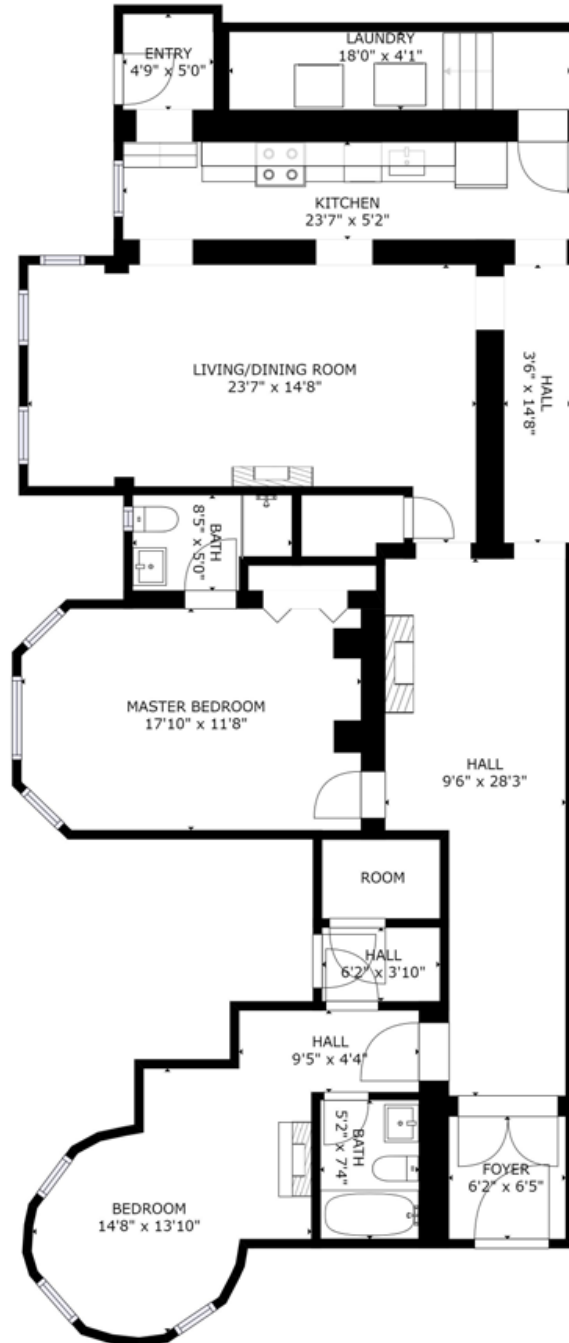

1633 16th Street NW
Washington, DC 20009

Dupont

COMPASS

LOWER LEVEL | ~1,544 SQ FT

compass.com

Daniel Hynes

Vice President
Realtor®
202.841.1694
daniel@compass.com

DISTRICT PROPERTY GROUP