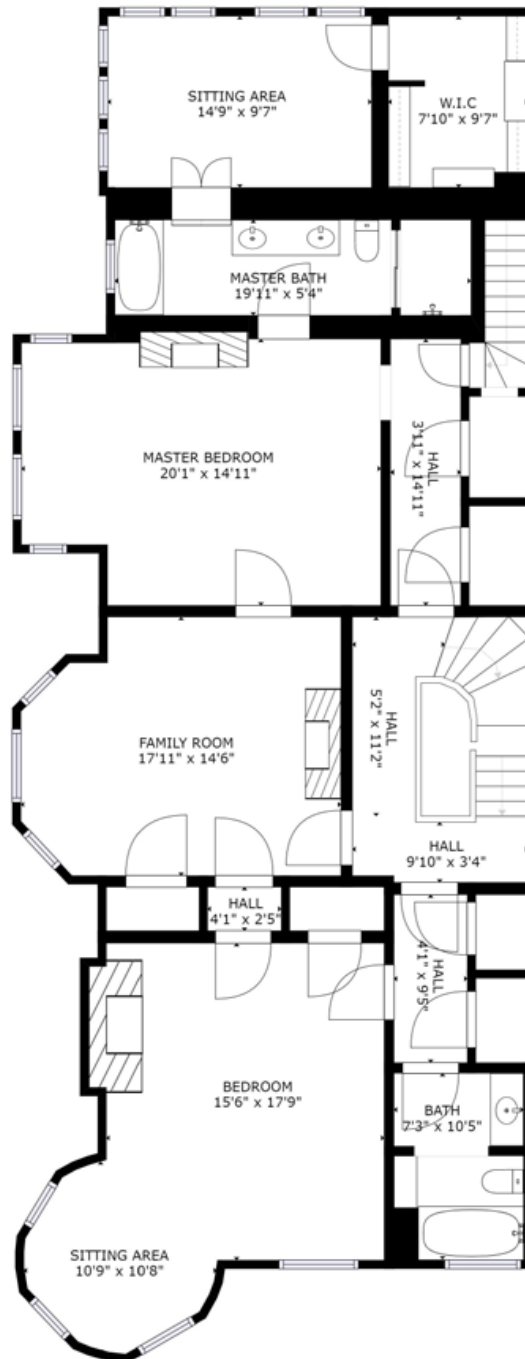

1633 16th Street NW  
Washington, DC 20009

Dupont

COMPASS

UPPER LEVEL 2 | ~1,782 SQ FT

compass.com

Daniel Hynes

Vice President  
Realtor®  
202.841.1694  
daniel@compass.com

DISTRICT PROPERTY GROUP