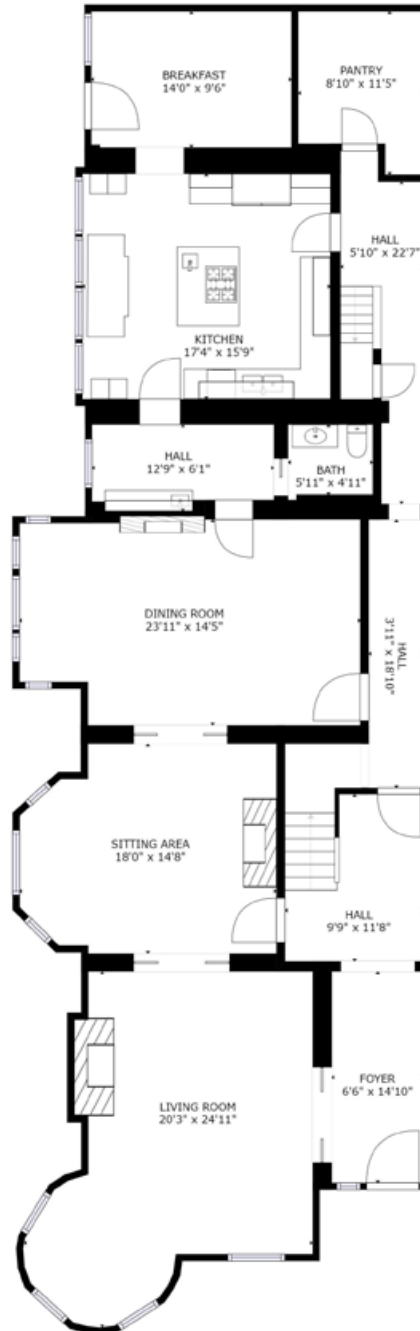

1633 16th Street NW
Washington, DC 20009
Dupont

COMPASS

MAIN LEVEL | ~2,083 SQ FT

compass.com

Daniel Hynes

Vice President
Realtor®
202.841.1694
daniel@compass.com

DISTRICT PROPERTY GROUP